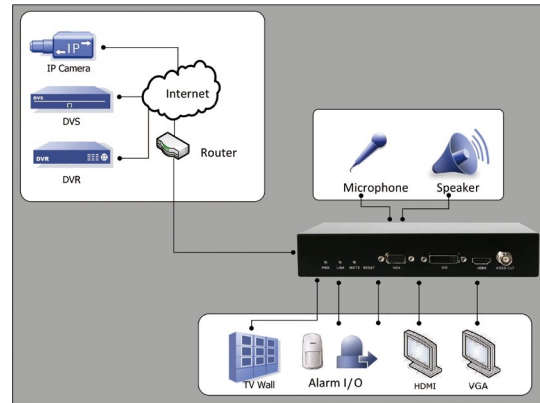

DS-6401/6404/6408HDI-T High Definition Decoder

Key features

- H.264 and MPEG4 video stream supported
- Up to 5 Megapixels resolution decoding
- HDMI and VGA output at up to 1920×1080P resolution
- SADP(IP Finder),UDP, RTP and NTP protocols
- Video display on TV wall
- Active and passive decoding modes
- 32 users with multi-user level management

Rear Panel of DS-6400HDI-T

1. VGA outputs (VGA1 ~ VGA8)
2. HDMI video outputs (HDMI1 ~ HDMI8)
3. Line in/out
4. Audio out
5. RS-232 serial interface
6. LAN, 10/100/1000 Mbps Ethernet interface
7. RS-485 serial interface
8. Alarm in/alarm out(4 inputs/2 outputs)
9. GND
10. Switch
11. Power supply