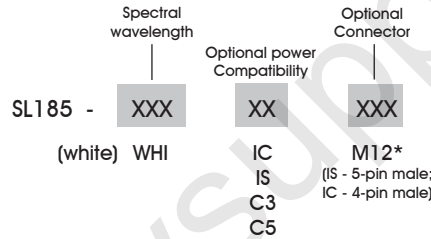

**Ordering Information**

**Stock Product:** Shipped Next Day

**Standard Product Variation:** Shipped Within Two Weeks

**SLI85-WHIIC**

Configured with inline current source

IC = iCS (requires 24v power supply)  
 IS = ISU (24 volt PS required.)  
 C3 = Pulsar 710 Connector  
 C5 = Pulsar 320 Connector  
 \* Available with IC and IS options only

**Intensity Distribution with Irradiance (mW/cm<sup>2</sup>) & Illuminance (Lux)**

## Dimensional Information

[Click for Installation Models & Drawings](#)

STANDARD CABLE LENGTH: 1.5 Meter (59")

DIMENSIONS ARE IN MILLIMETERS (INCHES)