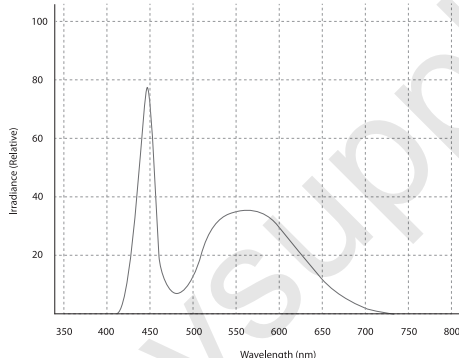

Color Temperature (Standard Product)

CCT = 5500k (typical)

Power Consumption

ICS: 16 Watts / 0.67A @ 24v DC

General Specifications

Weight:	555.7 gram (19.6 oz.)	Operating Temperature:	0-60 C°
Finish:	Black Anodized	Meets Specifications:	CE, RoHS

Power Options

C3 CONNECTOR

Strobe Controller:
Pulsar 710

IC: Inline Current Source:

Power Supplies:
PS24-TL (1.6A)
PS24-1.75 (1.75A)
PS24-4 (4.2A)
PS24-10 (10A)
PS24-20 (20A)

C5 CONNECTOR

Strobe Controller:
Pulsar 320

Accessories

802.767.3830

V1 Rev.09.25.2013

For design help, accessories or pricing, please contact:
sales@avsupply or call: 1-858-565-1101

Distributed By: Audio Video Supply -- Tel: 1-800-284-2288 -- www.avsupply.com