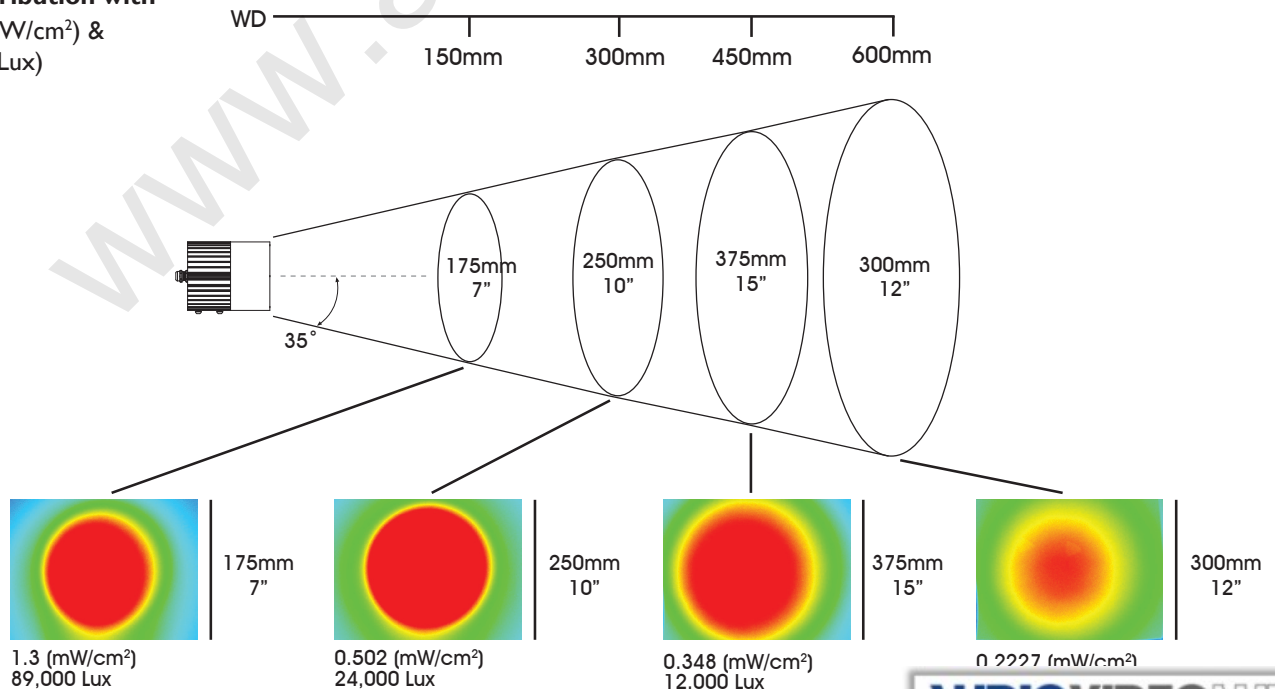

**Intensity Distribution with Irradiance (mW/cm<sup>2</sup>) & Illuminance (Lux)**

## Dimensional Information

[Click for Installation Models & Drawings](#)

STANDARD CABLE LENGTH: 1.5 Meter (59")

DIMENSIONS ARE IN MILLIMETERS (INCHES)