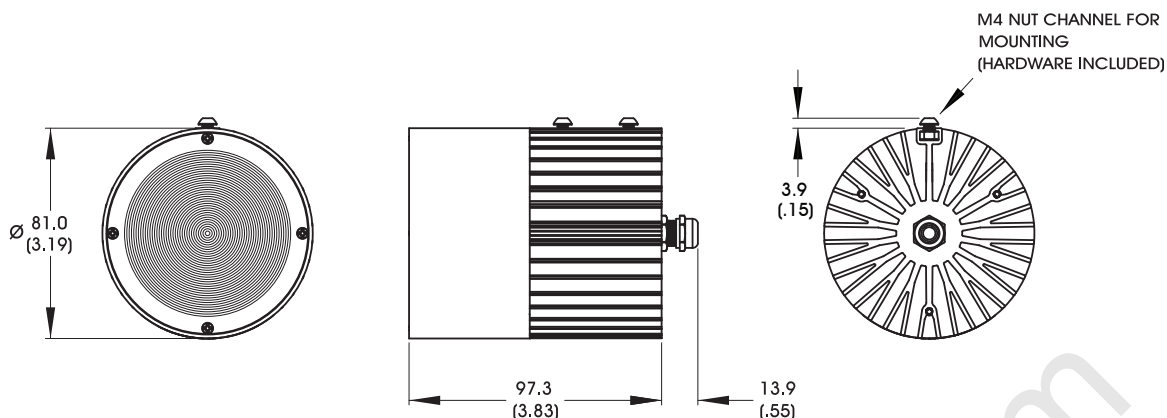

**Ordering Information**

**Stock Product:** Shipped Next Day

**Standard Product Variation:** Shipped Within Two Weeks

**SLI85-WHIIC**

Configured with inline current source

IC = iCS (requires 24v power supply)  
 IS = ISU (24 volt PS required.)  
 C3 = Pulsar 710 Connector  
 C5 = Pulsar 320 Connector  
 \* Available with IC and IS options only

**Intensity Distribution with Irradiance (mW/cm<sup>2</sup>) & Illuminance (Lux)**

## Dimensional Information

[Click for Installation Models & Drawings](#)

STANDARD CABLE LENGTH: 1.5 Meter (59")

DIMENSIONS ARE IN MILLIMETERS (INCHES)

### General Specifications

Weight:	555.7 gram (19.6 oz.)	Operating Temperature:	0-60 C°
Finish:	Black Anodized	Meets Specifications:	CE, RoHS