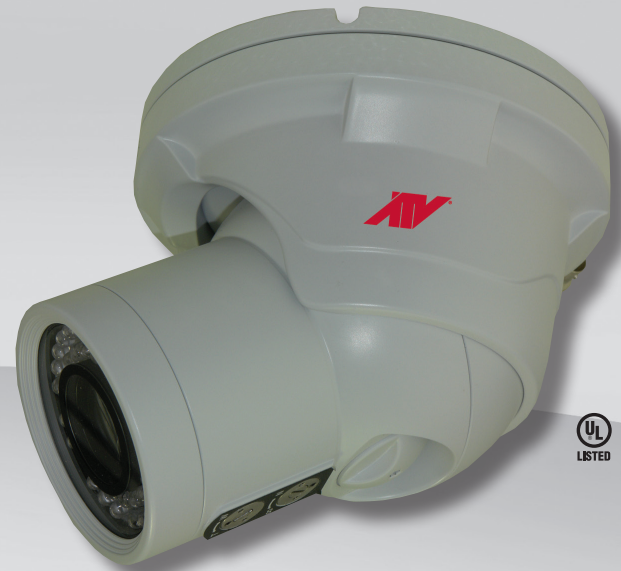

600TVL, TRUE DAY / NIGHT,
TURBO-INTENSIFIER,
TURRET DOME CAMERA

TURRET CAMERA

TC2812W
TC0650W

- ▶ High Sensitivity Sony Super HAD CCD (0 Lux, IR-On)
- ▶ 2.8 – 12mm or 6 – 50mm A/I Varifocal Lens
- ▶ 600TVL (Color), 700TVL (B/W) Resolution
- ▶ IP66 Rated Weatherproof, 3-Axis Gimbal with Through Mount Wiring (TMW) for Easy and Secure Installation
- ▶ 42-IR LEDs for 0-Lux Operation
- ▶ DNR3 – Digital Noise Reduction (Advanced)
- ▶ External Focus, Focal Length and LED Brightness Adjustments - no need to open Housing
- ▶ External Video Service Monitor Connection
- ▶ On-Screen Display (OSD) Multi-Directional Tactile Switch
- ▶ Sense Up (x2 – x512) Turbo Intensifier for Extreme Low Light Image Capture and High-Light Compensation
- ▶ Selectable True Day/Night (TDN) Operation and Image FLIP (H/V - Reverse)
- ▶ Digital Zoom (up to 16X)
- ▶ VMD – Video Motion Detection (8 zones) and Privacy Area (12 zones)
- ▶ DIS – Digital Image Stabilization
- ▶ 12VDC / 24VAC
- ▶ Optional Wall and Pendant Mounts available