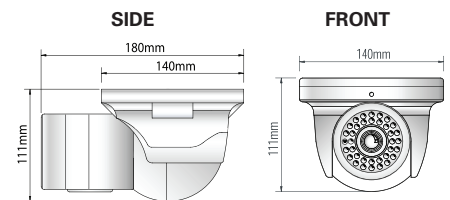

DIMENSIONS

Mounting hole sized for
3/4" conduit connector

ACCESSORIES

TCW2-W Wall Mount, White

TCADP Mount Adapter Plate, for use with A-CM150 Corner Mount and A-CM151 Pole Mount

TCP-W Pendant Mount, White