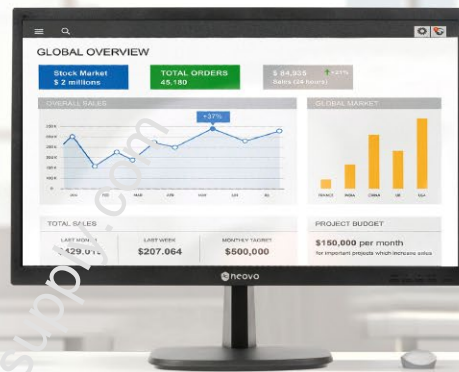

LA-Series LCD Monitor 27" | 24" | 22"

Essential Displays for Both Workplace and Home

Eye comfort characterises the LA-Series, an array of displays crafted to accommodate daily usage. Multiple connectivity options—DisplayPort, HDMI, and VGA—and hence diverse multimedia applications are complemented by the flexibility of settling for a 4:3 or 16:9 aspect ratio. Also featuring a wide viewing angle, an outstanding contrast ratio, and exceptional colour performance, they promise to deliver a pleasantly rewarding visual experience either at work or at home.

Features

- Full HD 1920 x 1080 resolution
- Crisp 20,000,000:1 dynamic contrast ratio
- DisplayPort and HDMI inputs for Full HD connectivity with a variety of devices
- Blue-light filter and Flicker-free display technology reduces eye discomfort
- Selectable aspect ratio
- Built-in speakers and audio mini-jack in/out connection
- VESA mount compatibility for flexible installation