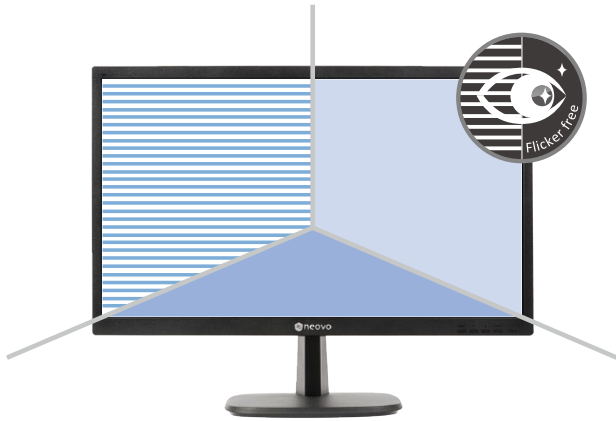

LA-Series LCD Monitor 27" | 24" | 22"

Essential Displays for Both Workplace and Home

Eye comfort characterises the LA-Series, an array of displays crafted to accommodate daily usage. Multiple connectivity options—DisplayPort, HDMI, and VGA—and hence diverse multimedia applications are complemented by the flexibility of settling for a 4:3 or 16:9 aspect ratio. Also featuring a wide viewing angle, an outstanding contrast ratio, and exceptional colour performance, they promise to deliver a pleasantly rewarding visual experience either at work or at home.

LOW BLUE LIGHT

Eye Comfort

Eye comfort figures high on the list of strengths that define the LA-Series. The flicker-free backlight and blue light filter of the LA-Series ensure a comfortable viewing experience by reducing eyestrain after long periods of use. A finely tuned overdrive circuit greatly reduces ghosting and blurring to ensure videos look clean and sharp.

Flexible Connectivity and Multimedia Options

Connectivity versatility brings immense flexibility. Given its HDMI, DisplayPort, and VGA input options, you can easily connect an LA-Series display to your current or older peripherals, like PCs, laptops, or media players at the workplace or home.

Features

- Full HD 1920 x 1080 resolution
- Crisp 20,000,000:1 dynamic contrast ratio
- DisplayPort and HDMI inputs for Full HD connectivity with a variety of devices
- Blue-light filter and Flicker-free display technology reduces eye discomfort
- Selectable aspect ratio
- Built-in speakers and audio mini-jack in/out connection
- VESA mount compatibility for flexible installation