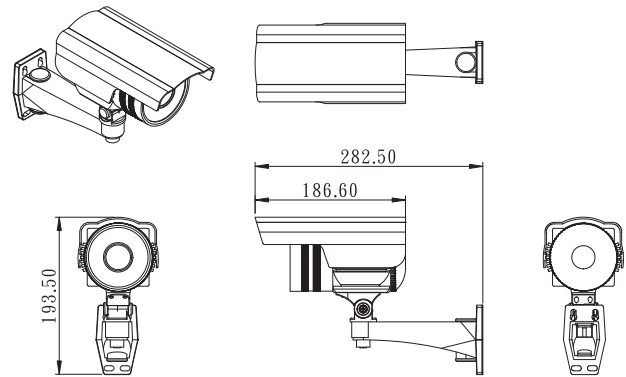

Controls

AGC	Day: 0-60dB; Night: 0-60dB
Wide Dynamic Range	102dB typical, 120dB max.
AES	Yes
BLC	Full range
White Balance	ATW, AWB, Manual
Auto White Balance Range	2800K-9100K (normal); 2000K-11000K (extended)
Day/Night	True Day/Night
Digital Zoom	1x - 8x
Brightness	Adjustable
Sharpness	Adjustable
Noise Reduction	3D motion adaptive
Privacy Zones	12 programmable
Mirror	Horizontal, vertical or both
Onscreen Display	Camera ID and menus

Connectors

Video Output	Composite with 1VPP

Electrical

Voltage	DC 10.8V-13.3V, AC 19.2V-28.8V
Power Consumption	2.88W (max.); 9.6W when IR and True Day/Night on

Mechanical

Dimensions	84.5 x 186.60 mm (33.3 x 7.34 in)
Weight	1142g (2.52 lbs)
Housing Material	Aluminum
Housing Color	Silver RAL 9022, (Pantone® 877C)

Environmental

Operational Temperature	-10°C to 50°C (14°F to 122°F)
Storage Temperature	-20°C to 60°C (-4°F to 140°F)
Relative Humidity	90% (non-condensing)

Regulatory

IP Rating	IP66
Emissions	FCC: Part 15, Class B CE: EN61000, Class B
Immunity	CE: EN50130-4
Safety	NTSC: UL60950 and CSAC22.2 No. 60950 PAL: IEC60950

Outdoor Bullet Dimension

Ordering Information

Brand	Camera	Series	Bullet	Color	Environment	Lens	Infrared	Format
AD	CA	7	B	W = Silver	I = Indoor O = Outdoor	3 = 9-22mm Varifocal 4 = 2.8-10mm Varifocal	R	N = NTSC P = PAL