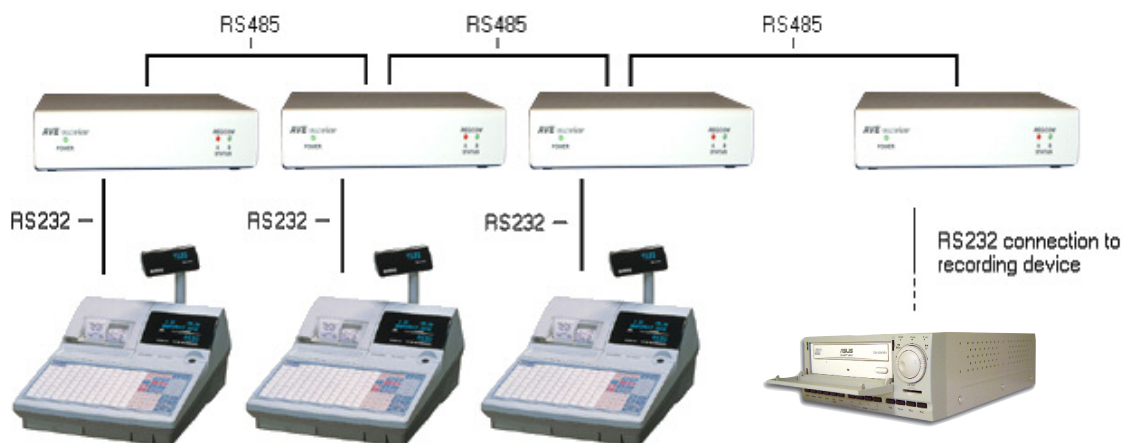

Layout example

AVE (UK)
Endeavour House,
Coopers End Road,
Stansted,
Essex, CM24 1SJ

Tel: +44 (0)845 600 9323
Fax: +44 (0)845 600 9363
Email: avesales@ave-uk.com
Web: www.ave-uk.com

AVE (Europe)
123 Millennium Business Park
Ballycoolin
Dublin 11
Rep. Of Ireland

Tel: +353 (1) 8647450
Fax: +353 (1)8647451
Email: avesales@ave-europe.eu
Web: www.ave-europe.eu

AVE (USA)
2501 Central Parkway, Suite C1
Houston,
Texas TX 77092

Tel: 281-443-2300
Fax: 281-443-8915
Email: sales@aveusa.com
Web: www.aveusa.com