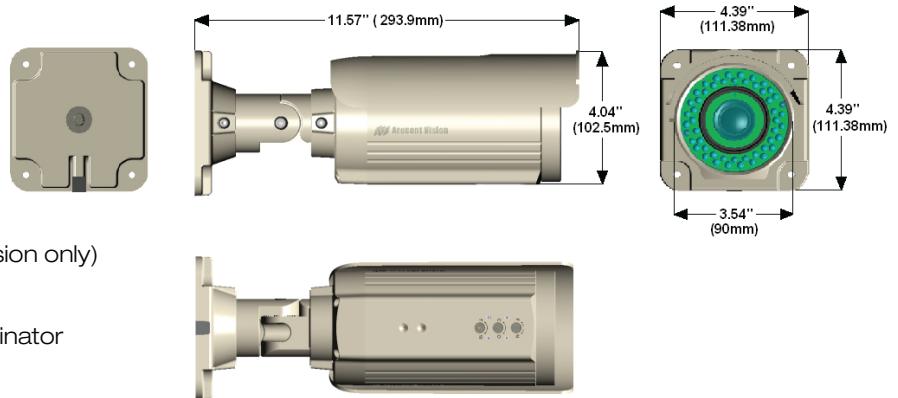

## IR Illuminator

- 48 pcs 850nm LEDs/25 meter IR distance (max)/45° IR angle
- 3 watts power consumption
- No external power required

## Mechanical

- Casing
  - Die-casting aluminum cylindrical (Bullet-style) housing
  - Vandal resistant
  - IP66 weather proof
- External lens adjustment including zoom, iris and focus
- 4" H (102mm) x 4.3" W (111mm) x 11.5" D (293mm)
- 3.74lbs (1.69kg)