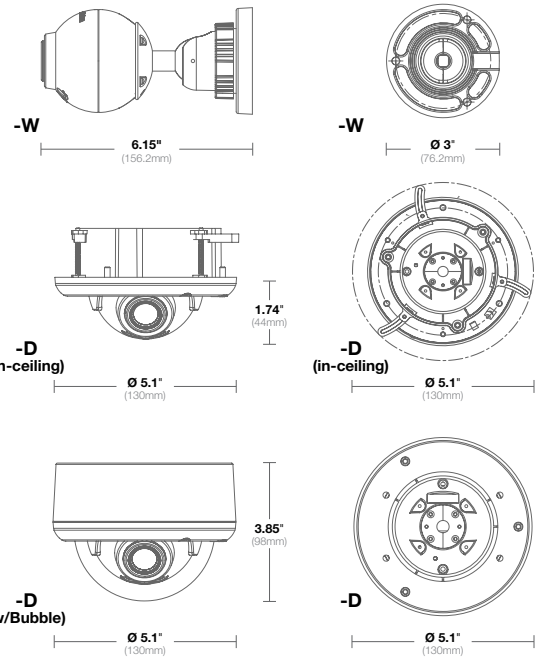

Audio Electrical (-A models only)	Streaming	Two-way
	Compression	G.711 PCM 8 kHz
	Input/Output	Integrated microphone / line output

Mechanical	Casing	-W	Die-cast aluminum 3" metal ball and mount
		-D	Plastic surface/in-ceiling dome w/ acrylic bubble
	Lens	External lens adjustment for zoom, focus and iris	
	Gimbal	Easy 3-axis camera adjustment w/360° pan, 90° tilt and 360° z-axis	
Dimensions	-W	Ø 3" (76.2mm) x 6.15" H (156.2mm)	
	-D (in-ceiling)	Ø 5.1" (130mm) x 1.74" H (44mm)	
	-D (surface mount w/ bubble)	Ø 5.1" (130mm) x 3.85" H (98mm)	
		Camera Unit	Packaged
Weight	-W	1.2lbs (0.54kg)	2.0lbs (0.9kg)
	-D	1.2lbs (0.54kg)	1.9lbs (0.86kg)
Dome Color	-LG	Light Gray Dome	