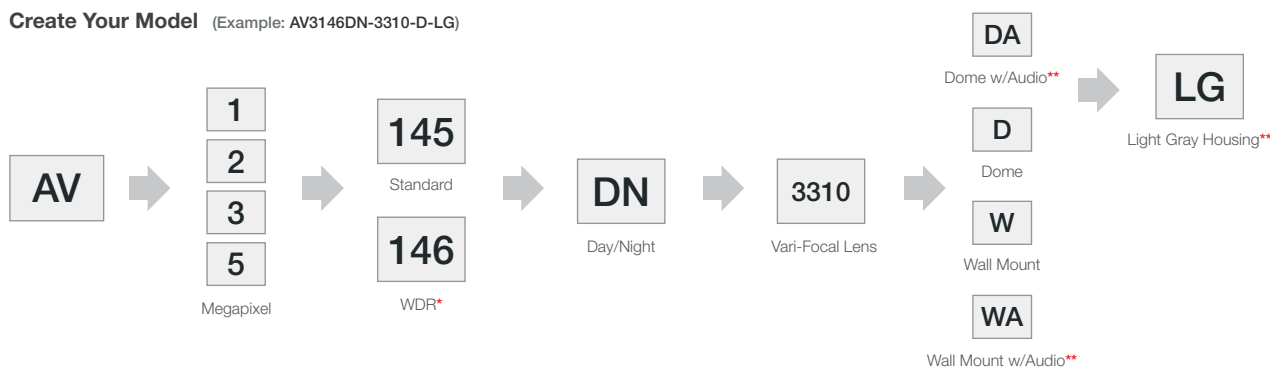

Model Specific Features

AV1145DN	1.3MP Effective	42fps	-	-	-
AV2145DN	1080p	31fps	-	Casino Mode™	-
AV2146DN	1080p Effective	30fps	WDR	-	-
AV3145DN	3MP Effective	21fps	-	-	Binning
AV3146DN	3MP	21fps	WDR	-	Binning
AV5145DN	5MP	14fps	-	-	Binning

Build-to-Order Options

-W	Wall Mount Model
-D	Dome or Recessed Dome Model
-3310	3.3mm-10mm Vari-Focal Lens
-A	Audio
-LG	Light Gray

Ex: AV3145DN-3310-DA-LG
3MP MegaBall Day/Night, 3.3-10mm Lens and Light Gray Dome Housing with Audio

Create Your Model (Example: AV3146DN-3310-D-LG)

* WDR for 2MP (1080p) and 3MP models only

** Audio and Light Gray dome housing only available in some configurations

Camera Imaging Specifications

Model		AV1145	AV2145	AV2146	AV3145	AV3146	AV5145
Image Sensor (CMOS)		1.3MP Effective	1080p	1080p*	3MP*	3MP	5MP
Optical Format		1/2.7"	1/2.7"	1/3.2"	1/2.5"	1/3.2"	1/2.5"
Pixel Pitch		3µm	3µm	2.2µm	2.2µm	2.2µm	2.2µm
Minimum Illumination	Color (day mode)	0.1 Lux	0.1 Lux	0.3 Lux	0.3 Lux	0.3 Lux	0.3 Lux
	Color Binning (day mode)	-	-	-	0.15 Lux	0.15 Lux	0.15 Lux
	B/W (night mode)	0 Lux, IR sensitive	0 Lux, IR sensitive	0 Lux, IR sensitive	0 Lux, IR sensitive	0 Lux, IR sensitive	0 Lux, IR sensitive
Full FOV Resolution		1280 H x 1024 V	1920 H x 1080 V	1920 H x 1080 V	2048 H x 1536 V	2048 H x 1536 V	2592 H x 1944 V
1/4 Resolution		640 H x 512 V	960 H x 540 V	960 H x 540 V	1024 H x 768 V	1024 H x 768 V	1296 H x 972 V
Dynamic Range		69dB	69dB	WDR up to 100dB	70.1dB	WDR up to 100dB	70.1dB
Frame Rates	At Max Res.	42fps (1280 x 1024)	31fps (1920 x 1080)	30fps (1920 x 1080)	21fps (2048 x 1536)	21fps (2048 x 1536)	14fps (2592 x 1944)
	Cropped	-	42fps (1280 x 1024)	41fps (1280 x 1024)	29fps (1920 x 1080) 41fps (1280 x 1024)	30fps (1920 x 1080) 41fps (1280 x 1024)	21fps (2048 x 1536) 29fps (1920 x 1080) 41fps (1280 x 1024)
	Binning Mode	-	-	-	46fps (1024 x 768) 64fps (960 x 540)	21fps (1024 x 768) 27fps (800 x 600) 31fps (960 x 540) 32fps (640 x 512)	34fps (1296 x 972) 46fps (1024 x 768) 64fps (960 x 540)
Lens H-FOV	3.3-10mm, 1/2.5", F1.6	62°-24°	93°-36°	68°-26°	73°-28°	72°-28°	92°-36°

* Effective