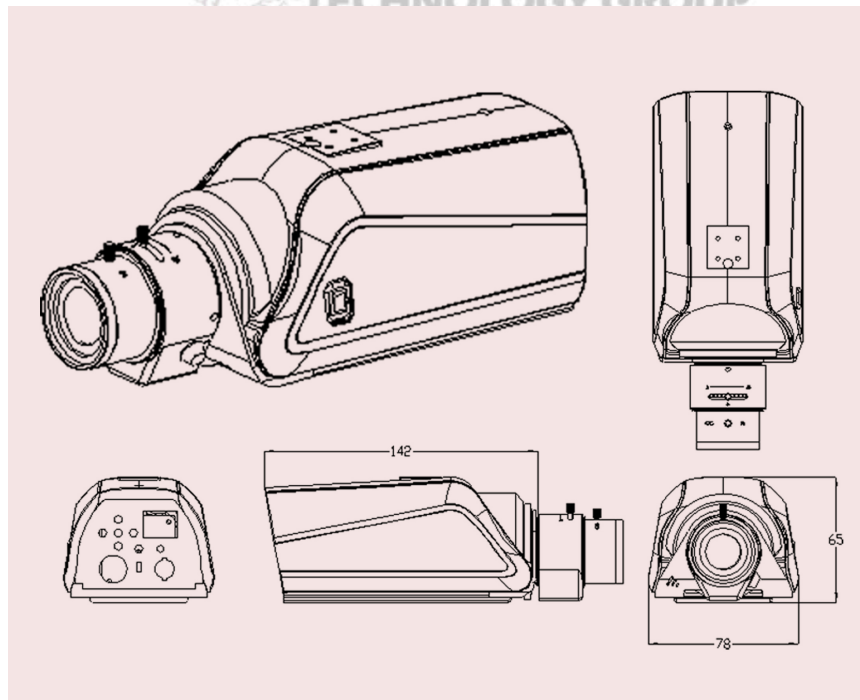

PoE YES

GENERAL DIMENSIONS

ADDITIONAL ACCESORIES SUGGESTED

○ **Housing**
BP0022

○ **Vari-Focal Auto Iris Lens**

BP0019 -12 (2.8-12mm)[®]
BP0019 - 8.0 (3.5 – 8.0mm)
BP0019 – 15(6.0 – 15mm)
BP0019 – 60 (6.0 – 60mm)
BP0019 – 100 (5.0 -100mm)