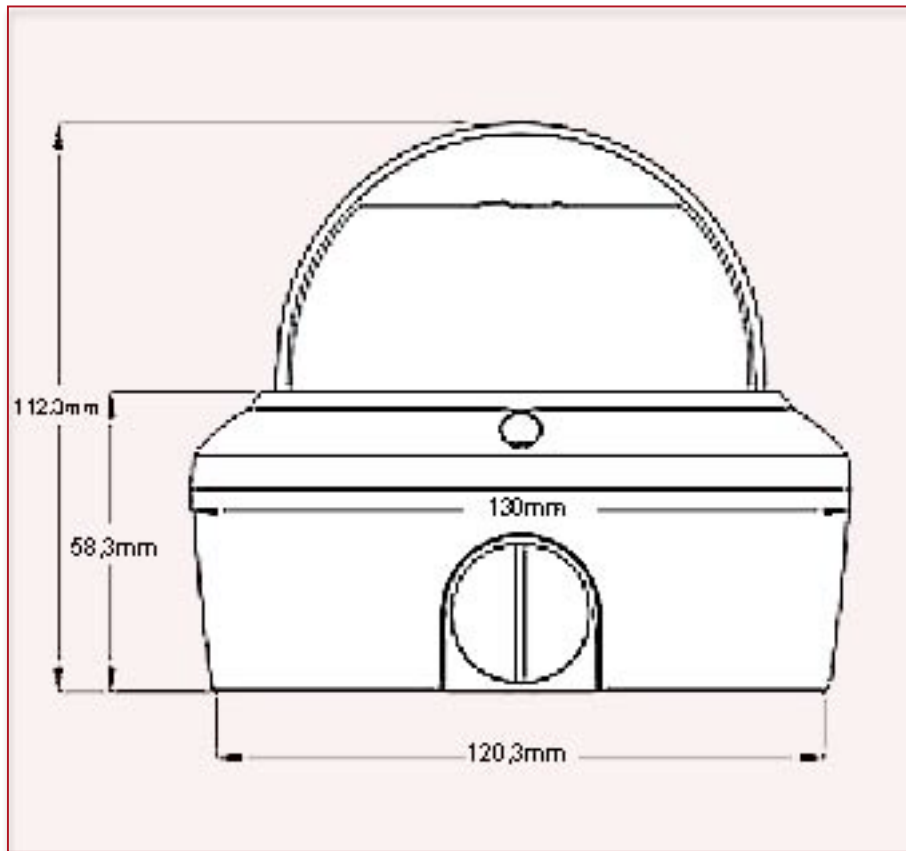

GENERAL DIMENSIONS

SUGGESTED ACCESSORIES

- Power Supply
  BP0004/S1500
- Twisted Pair Networking
  Cable
  CAT5e
  CAT6