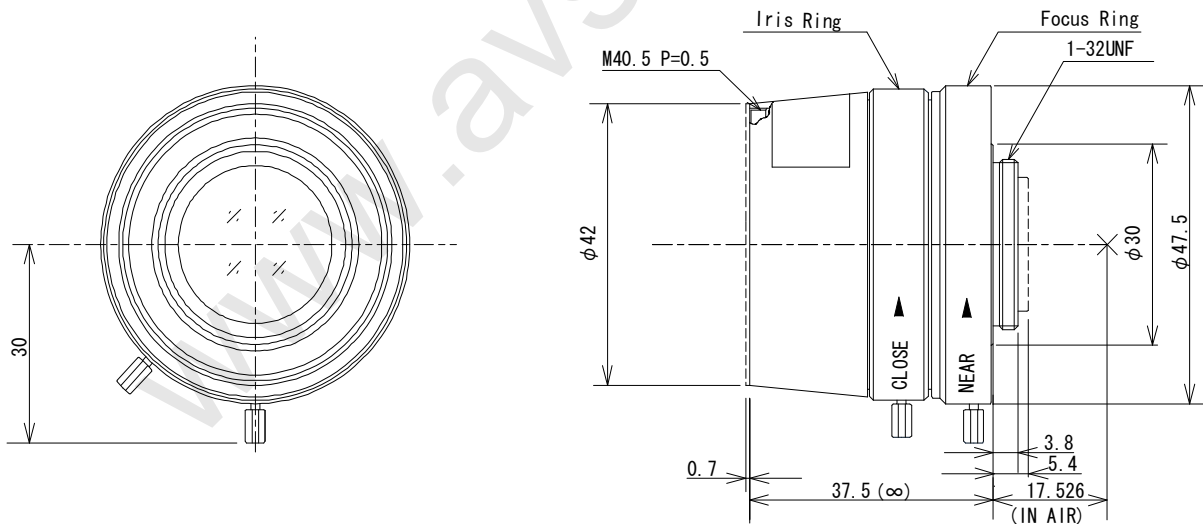

M2514FIC-MP

f=25mm F1.4

for 2/3 type 5 Megapixel Cameras, Fixed-focal, Manual Iris
C-Mount

Model No.	M2514FIC-MP		Effective	Front	φ 23.4mm		
Focal Length	25mm		Lens Aperture	Rear	φ 14.6mm		
Max. Aperture Ratio	1:1.4		Back Focal Length		13.3mm		
Max. Image Format	6.6mm x 8.8mm (φ 11mm)		Flange Back Length		17.526mm		
Operation Range	Iris	F1.4 - F16C		Mount	C-Mount		
	Focus	1.5m - Inf.		Filter Size	M40.5 × 0.5		
	Zoom	-		Dimensions	φ 47.5mm × × 37.5mm		
Control	Iris	Manual		Weight	124.8 g		
	Focus	Manual					
	Zoom	-					
Angle of View	D	2/3 type	24.9°	1/2 type	18.2°	1/3 type	13.7°
	H		20.0°		14.6°		11.0°
	V		15.1°		11.0°		8.2°
Operating Temperature	-10°C - +50°C						

Dimensions

Distributed By: Audio Video Supply -- Tel: 1-800-284-2288 -- www.avsupply.com

Specification is subject to change without any notice.

For design help, accessories or pricing, please contact:
sales@avsupply or call: 1-858-565-1101

2012.11

AUDIOVIDEO SUPPLY

1-800-284-2288 sales@avsupply.com
www.avsupply.com