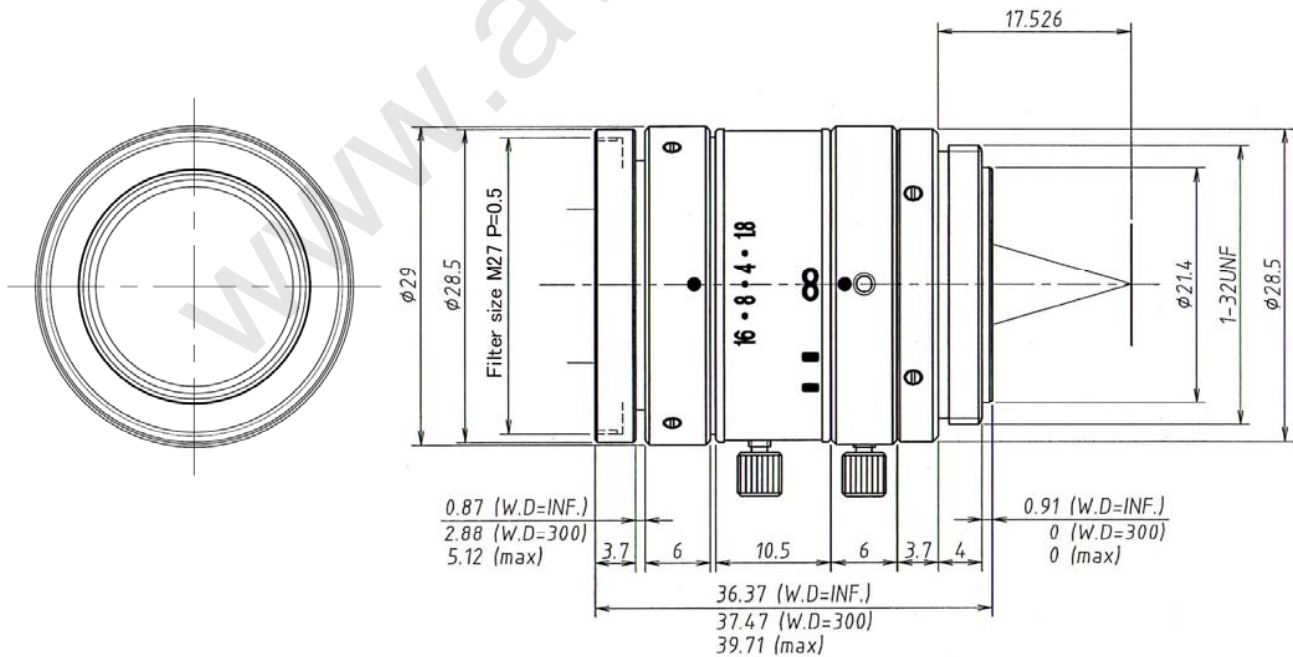

# M2518-MPW2

f=25mm F1.8

for 2/3 type Cameras, 5 Megapixel

C-Mount

Distributed By: Audio Video Supply -- Tel: 1-800-284-2288 -- www.avsupply.com

Model No.		M2518-MPW2		Effective	Front	φ 18.0mm	
Focal Length		25mm		Lens Aperture	Rear	φ 13.0mm	
Max. Aperture Ratio		1:1.8		Distortion	2/3 type	0.03%(y=5.5)	
Max. Image Format		8.8mm x 6.6mm(φ 11mm)			1/1.8 type	-0.02%(y=4.32)	
Operation Range		F1.8 - F16.0			1/2 type	-0.02%(y=4.0)	
Control	Iris	Manual		Back Focal Length		13.8mm	
	Focus	Manual		Flange Back Length		17.526mm	
Object Dimension at M.O.D.	2/3 Type	5.48cm x 7.31cm		Filter Size		M27.0 P=0.5mm	
	1/1.8 Type	4.32cm x 5.73cm		Dimensions		φ 29mm x 36.37mm	
	1/2 Type	3.98cm x 5.31cm		Weight		60.0g	
Angle of View	D	2/3 Type	24.6°	1/1.8 Type	19.5°	1/2 Type	18.1°
	H		19.9°		15.7°		14.5°
	V		15.0°		11.8°		10.9°
Operating Temperature		-10°C - +50°C					

M.O.D. : Minimum Object Distance

**Dimensions**

Specification is subject to change without any notice.

For design help, accessories or pricing, please contact:  
sales@avsupply or call: 1-858-565-1101

**AUDIOVIDEO SUPPLY**  
1-800-284-2288 sales@avsupply.com  
www.avsupply.com