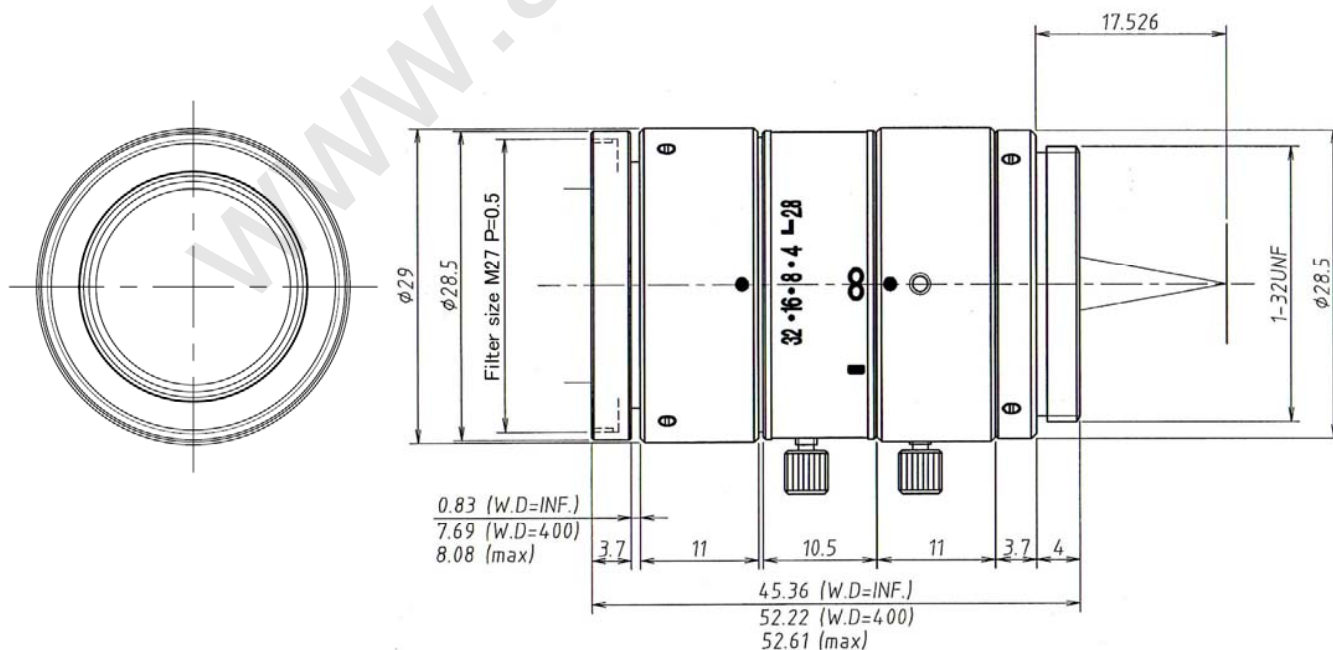

# M5028-MPW2

f=50mm F2.8

for 2/3 type Cameras, 5 Megapixel

C-Mount

Model No.	M5028-MPW2		Effective	Front	φ 18.0mm		
Focal Length	50mm		Lens Aperture	Rear	φ 12.0mm		
Max. Aperture Ratio	1:2.8		Distortion	2/3 type	0.027%(y=5.5)		
Max. Image Format	8.8mm x 6.6mm(φ 11mm)			1/1.8 type	0.017%(y=4.32)		
Operation Range	Iris	F2.8 - F32.0		1/2 type	0.015%(y=4.0)		
	Focus	0.4m - Inf.	Back Focal Length		27.7mm		
Control	Iris	Manual	Flange Back Length		17.526mm		
	Focus	Manual	Mount		C-マウント		
Object Dimension at M.O.D.	2/3 Type	4.78cm x 6.38cm	Filter Size		M27.0 P=0.5mm		
	1/1.8 Type	3.77cm x 5.00cm	Dimensions		φ 29mm x 45.36mm		
	1/2 Type	3.48cm x 4.64cm	Weight		69.0g		
Angle of View	D	2/3 type	12.5°	1/1.8 type	9.9°	1/2 type	9.1°
	H		10.0°		7.9°		7.3°
	V		7.5°		5.9°		5.5°
Operating Temperature	-10°C - +50°C						

M.O.D. : Minimum Object Distance

**Dimensions**

Distributed By: Audio Video Supply -- Tel: 1-800-284-2288 -- www.avsupply.com

Specification is subject to change without any notice.

For design help, accessories or pricing, please contact:  
sales@avsupply or call: 1-858-565-1101