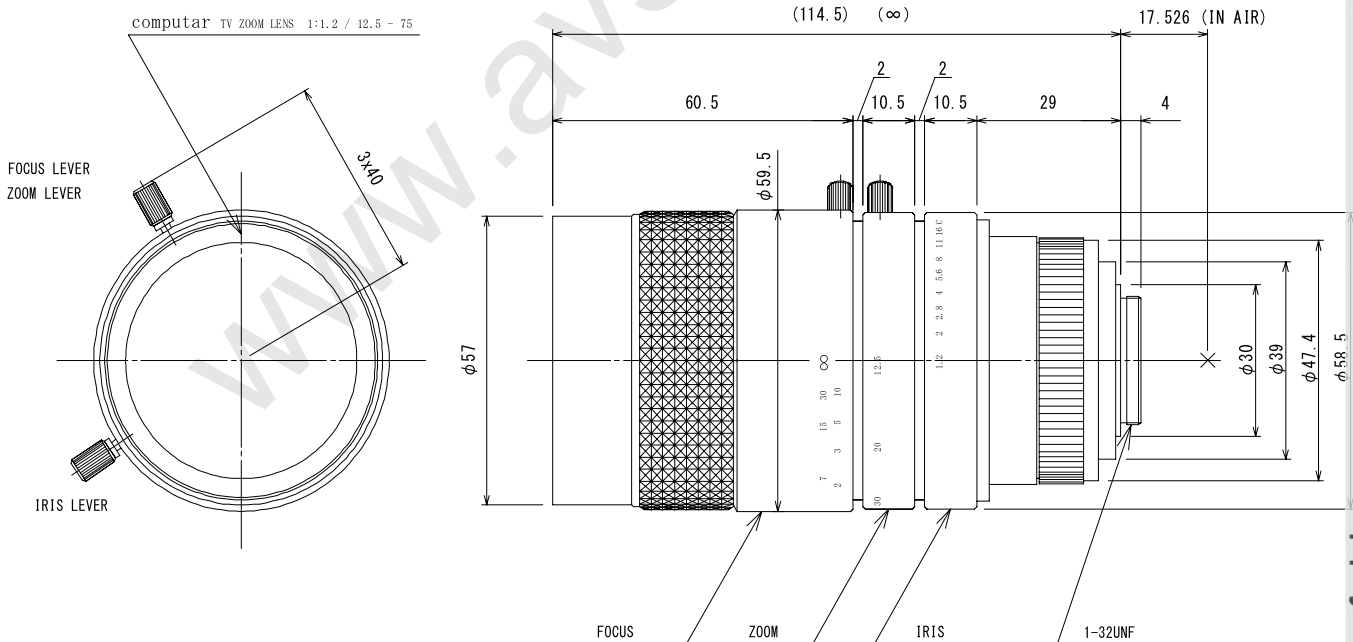

M6Z1212-3S

6X 12.5mm-75mm F1.2
for 2/3type Cameras,Manual Zoom
C-Mount

Model No.		M6Z1212-3S		Effective	Front	φ 46.5mm		
Focal Length		12.5mm - 75mm		Lens Aperture	Rear	φ 15.6mm		
Max.Aperture Ratio		1:1.2			Back Focal Length		15.4mm	
Max.Image Format		8.8mm x 6.6mm(φ 11mm)		Flange Back Length		17.526mm		
Operation Range	Iris	F1.2 - F16C		Mount		C-Mount		
	Focus	1m - Inf.		Filter Size		M55 P=0.75mm		
	Zoom	12.5mm - 75mm		Dimensions		φ 59.5mm x 114.5mm		
Control	Iris	Manual		Weight		483g		
	Focus	Manual						
	Zoom	Manual						
Angle of View	D	2/3type	46.9° - 8.3°	1/2type	35.1° - 6.2°	1/3type	26.6° - 4.7°	
	H		38.3° - 6.7°		28.3° - 5.0°		21.3° - 3.8°	
	V		29.2° - 5.1°		21.3° - 3.8		16.1° - 2.8	
Operating Temperature		-20°C - +50°C						

Dimensions

Distributed By: Audio Video Supply -- Tel: 1-800-284-2288 -- www.avsupply.com

Specifications subjected to change without any notice.

For design help, accessories or pricing, please contact:
sales@avsupply or call: 1-858-565-1101

AUDIOVIDEO SUPPLY
1-800-284-2288 sales@avsupply.com
www.avsupply.com