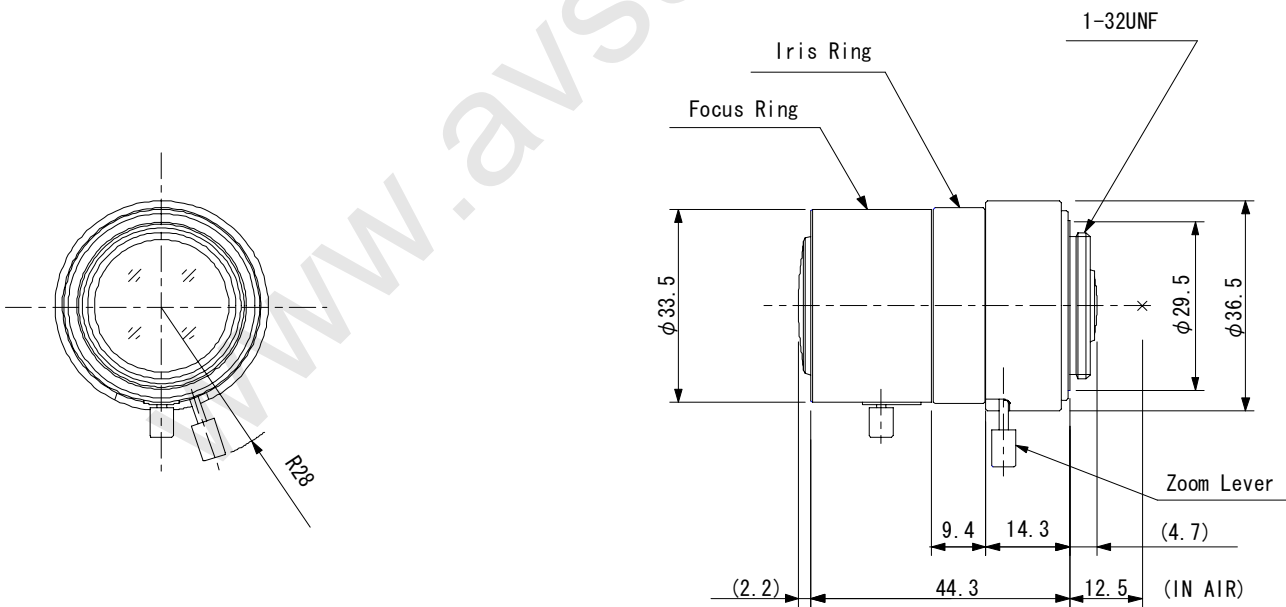

T3Z2910CS-IR

**3X 2.9mm-8.2mm F1.0 Day & Night
for 1/3 type Cameras, Vari-focal Manual Iris
CS-Mount**

Model No.		T3Z2910CS-IR		Effective	Front	φ 19.0mm	
Focal Length		2.9mm - 8.2mm		Lens Aperture	Rear	φ 8.5mm	
Max. Aperture Ratio		1:1.0		Back Focal Length	Tele	14.0mm	
Max. Image Format		4.8mm x 3.6mm(φ 6mm)			Wide	7.8mm	
Operation Range	Iris	F1.0 - F16C		Flange Back Length		12.5mm	
	Focus	0.5m - Inf		Mount		CS-Mount	
	Zoom	2.9mm - 8.2mm		Filter Size		—	
Control	Iris	Manual		Dimensions		φ 33.5mm x 46.6mm x 44.3mm	
	Focus	Manual		Weight		44g	
	Zoom	Manual					
Angle of View	D	1/3 type	125.6° - 44.7°	1/4 type	88.3° - 33.4°		
	H		95.0° - 35.6°		69.0° - 26.7°		
	V		69.0° - 26.7°		51.0° - 20.0°		
Operating Temperature		-10°C - +50°C					

Dimensions

Distributed By: Audio Video Supply -- Tel: 1-800-284-2288 -- www.avsupply.com

Specification is subject to change without any notice.

For design help, accessories or pricing, please contact:
sales@avsupply or call: 1-858-565-1101

AUDIOVIDEO SUPPLY
1-800-284-2288 sales@avsupply.com
www.avsupply.com