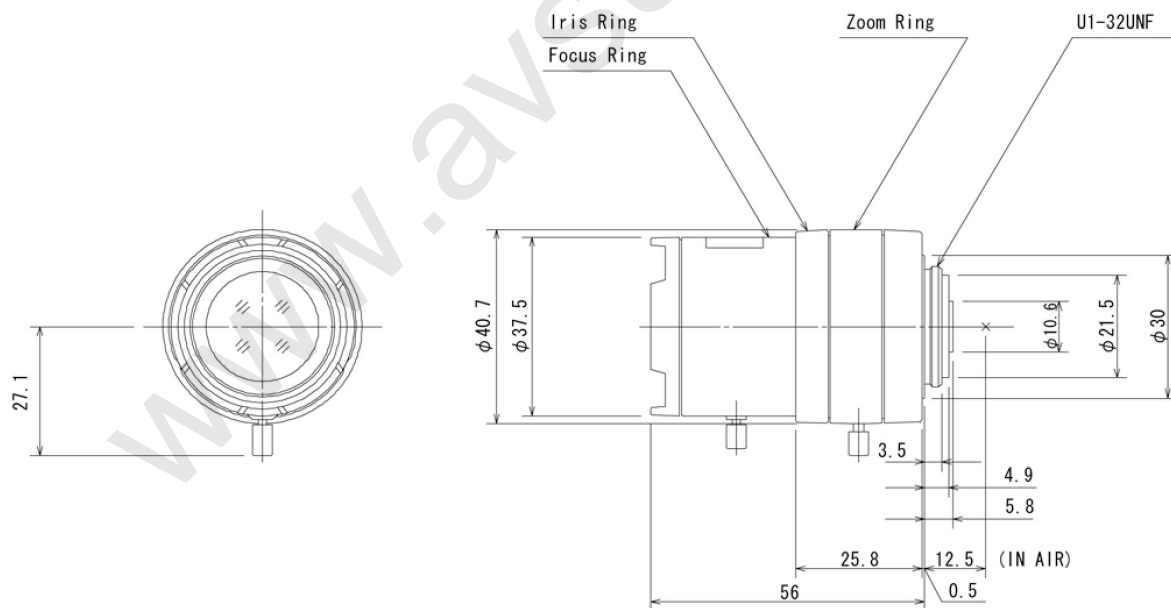

T4Z2813CS-IR

4X 2.8mm-12mm F1.3 Day & Night
for 1/3 type Cameras, Vari-focal Manual Iris
CS-Mount

Model No.		T4Z2813CS-IR		Effective	Front	φ 23.0mm	
Focal Length		2.8mm - 12mm		Lens Aperture	Rear	φ 7.4mm	
Max. Aperture Ratio		1:1.3		Back Focal Length	Tele	19.2mm	
Max. Image Format		4.8mm x 3.6mm(φ 6mm)			Wide	7.2mm	
Operation Range	Iris	F1.3 - F16C		Flange Back Length		12.5mm	
	Focus	0.3m - Inf.		Mount		CS-Mount	
	Zoom	2.8mm - 12mm		Filter Size		—	
Control	Iris	Manual		Dimensions		φ 40.7mm x 56.0mm	
	Focus	Manual		Weight		63g	
	Zoom	Manual					
Angle of View	D	1/3 type	133.0° - 29.7°	1/4 type	95.0° - 22.3°		
	H		102.2° - 23.7°		74.2° - 17.8°		
	V		74.2° - 17.8°		54.7° - 13.3°		
Operating Temperature		-10°C - +50°C					

Dimensions