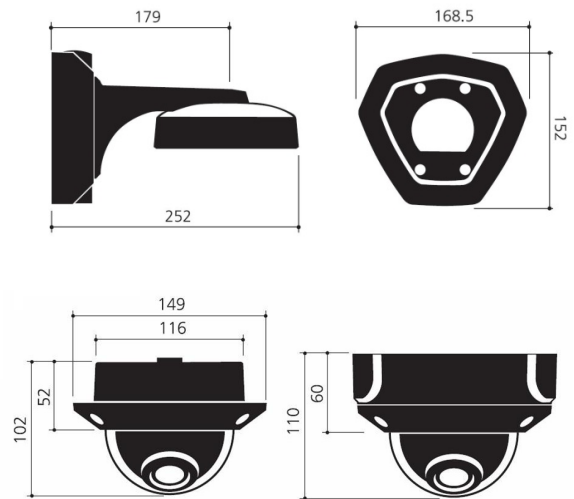

Sensor and General Information

Image Sensor	1/3" Double-Density Interline Color CCD (Sony)
Effective Pixels	768(H) X 494(V)
Resolution	
CDC3612FE	600TVL (Color), 640 TVL (BW)
CDC36XXFEW	580TVL (Color)
CDC3610MFE-IR	550 TVL
TV System	NTSC
Video Output	Composite Video (1.0Vp-p/ 75Ω)
Min. Illumination	
CDC36XXFEX	0.001 Lux color @ 50ire (SENS-UP-Maximizer), 0.0001 LUX B/W @50ire
CDC3610MFE-IR	0Lux (IR LED On)
Video S/N Ratio	More than 52dB (AGC OFF)
Lens	2.8-12mm or 7.5-50mm DC auto iris, IR corrected

Camera Functions

On Screen Display	Yes
AGC	Off Low/Very Low/ Low/Mid/High/Very High
Privacy Zones	8 Zones
White Balance	ATW1,2/AWC/3200K/5600K AGC
Auto Iris Control	Manual/DC
DNR	Off/Low/Mid/High/User(1~16)
Shutter	Off/Auto 1/100(120)~1/10K, 1/100(120)~1/10k
Maximizer	On/Off (x2~x256)
Mirror	Horizontal On/Off Vertical On/Off
Day & Night	Auto / Color / BW
Wide Dynamic Range	Yes (CDC3610MFWE)
Digital Noise Reduction	On/Off (adaptive 3D+2D)
Digital Zoom	x1~ x10
Flickerless	On/Off
Camera Title	2 Lines (54 characters)
Digital Image Stabilization	On/Off

Power

Power Source	DC12V / AC24V
Power Consumption	
CDC36XXFEX	150 mA
CDC3610MFE-IR	AC24V 540mA /DC12V 575mA (IR LEDs On)
CDHKME	10.7 Watts @ AC24V

Operational Temperature

Operating Temperature	14°F to 122°F (-10°C-50°C) / -40° to 122°F (-40°C to 50°C) with Heater kit option

Optional Accessories

CDHKME
Heater & Blower Kit for E Series Vandal Dome, 24 VAC only, 10 Watt

CDMKVME
Wall Bracket Mounting Kit, for E Series Vandal Domes

Type		Chassis	Lens (mm)	Resolution	Heater	Model
Outdoor Rugged	Day/Night	Surface & Flush Mount	2.8-12	600	No	CDC3612FE
			2.8-12	600	Yes	CDC3612FEH
	Day/Night + WDR		2.8-12	580	No	CDC3612FEW
			2.8-12	580	Yes	CDC3612FEWH
			7.5-50	580	No	CDC3650FEW
			7.5-50	580	Yes	CDC3650FEWH
	Day/Night + IR		2.8-10.5	550	No	CDC3610MFE-IR

Costar
VIDEO SYSTEMS

101 Wrangler, Suite 201 • Coppell, Texas 75019 • Phone: 469-635-6800 • Fax: 469-635-6822 • Toll Free: 1-888-694-STAR (7827)

www.costarvideo.com