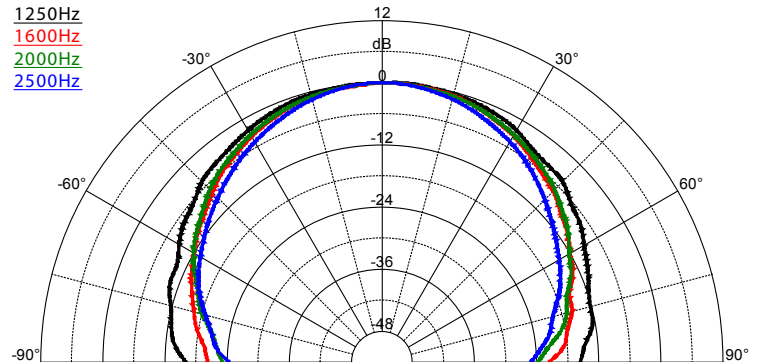

SAROS IC8T – Dispersion Pattern, 1250 Hz - 2500 Hz