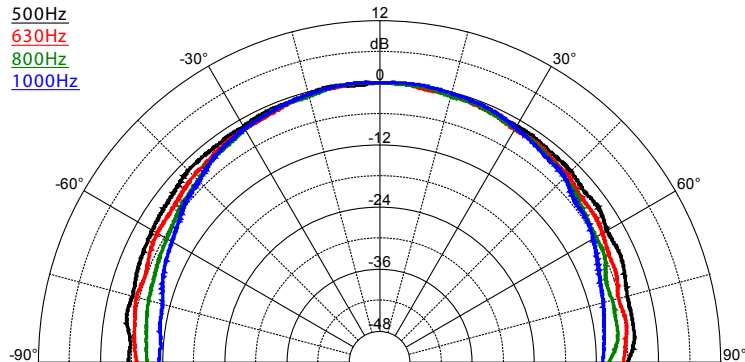

Maximum Wire Size: 12 AWG

SAROS IC8T – Frequency Response

SAROS IC8T – Dispersion Pattern, 500 Hz - 1000 Hz

SAROS IC8T – Dispersion Pattern, 3150 Hz - 6300 Hz

Controls

Transformer Tap: (1) Recessed screwdriver-adjustable rotary switch on baffle; used to select 70/100V tap or 8 Ohms (bypass)