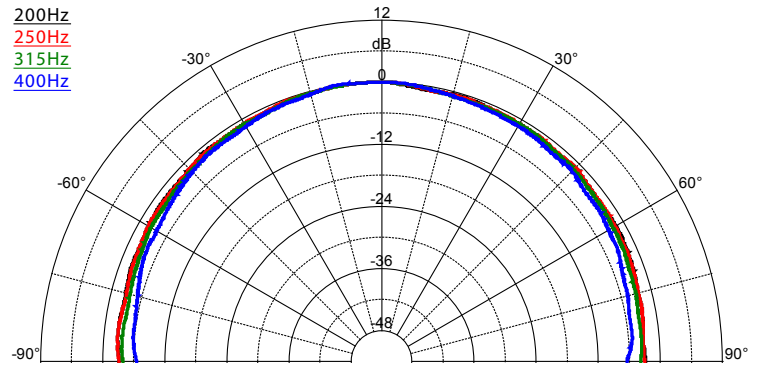

SAROS IC8T – Dispersion Pattern, 200 Hz - 400 Hz