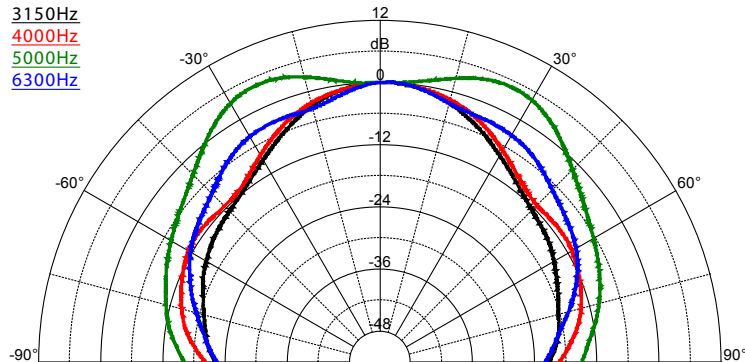

Maximum Wire Size: 12 AWG

SAROS IC8T – Frequency Response

SAROS IC8T – Dispersion Pattern, 500 Hz - 1000 Hz

SAROS IC8T – Dispersion Pattern, 3150 Hz - 6300 Hz

Controls

Transformer Tap: (1) Recessed screwdriver-adjustable rotary switch on baffle; used to select 70/100V tap or 8 Ohms (bypass)