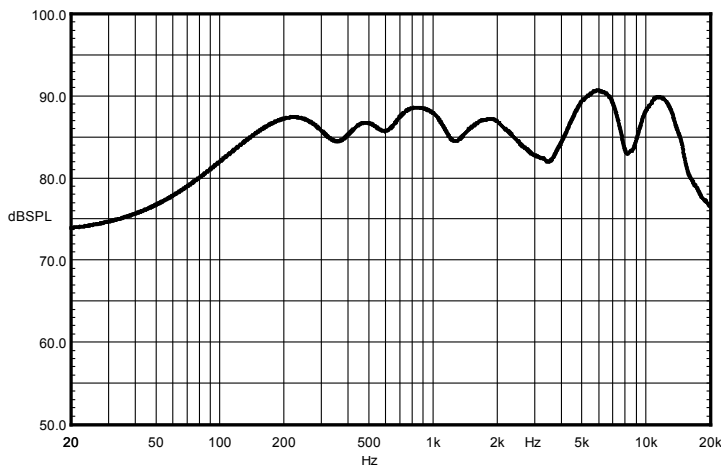

SAROS IC8T Saros® 8" 2-Way In-Ceiling Speaker

Transformer Taps: 3.75W/7.5W/15W/30W/60W at 70V;
7.5W/15W/30W/60W at 100V

Frequency Response: 50 Hz to 20 kHz (± 3 dB)

Frequency Range: 40 Hz to 20 kHz (-10 dB)

Power Handling: 150 Watts program (8 Ohms)

Sensitivity: 90.5 dB @ 1W/1m

Coverage: 95° conical (nominal)

Connections

Input: (1) 4-pin 5mm detachable terminal block with screw-down flanges;

Speaker input with parallel pass-thru;

Maximum Wire Size: 12 AWG

SAROS IC8T – Frequency Response