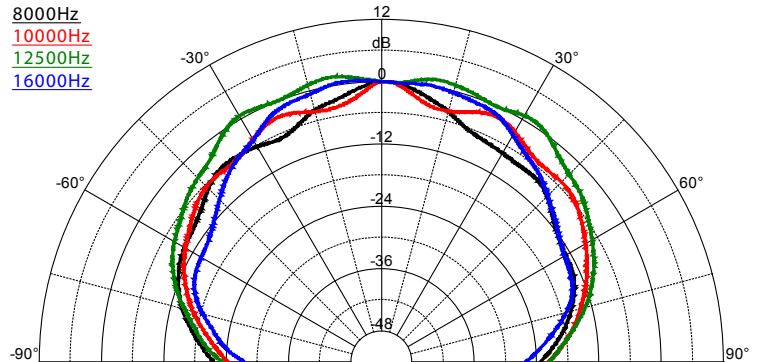

SAROS IC8T – Dispersion Pattern, 8000 Hz - 16000 Hz

SAROS IC8T Saros® 8" 2-Way In-Ceiling Speaker

Mounting: Flush ceiling mount using 4 integral 2-step toggle clamps, 2.4 in (61 mm) maximum surface thickness, 8.9 in (226 mm) minimum mounting depth, 11.2 in (285 mm) diameter recommended cutout, tile bridge included, (2) rigging points for safety tether (SPKA-ST-15 sold separately)