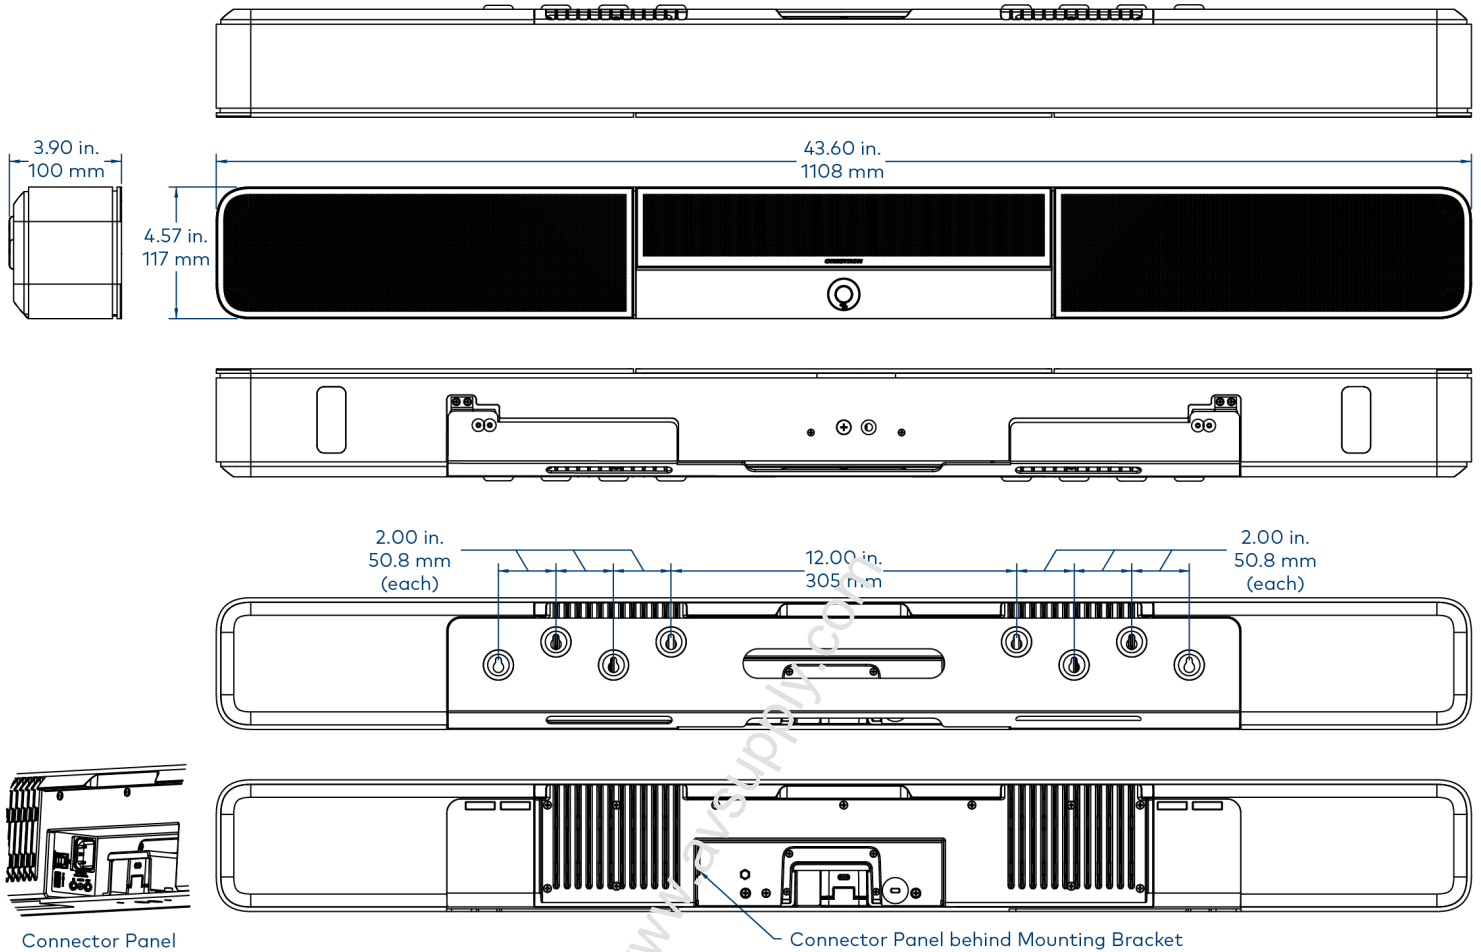

The complete assembly can be mounted on the wall, or it can be attached to the rear of the display device. Attachment to the display is accomplished using two of the four bolts that also affix the display to a VESA® compliant display mount. The assembly bracket includes mounting holes on its left and right side edges, spaced at 100, 200, and 300 mm (3.94, 7.87, and 11.81 in.) vertically, to allow for attachment to either side of the display mounting plate on the rear of the display device.

### Crestron Flex Wall Mount UC Video Conference System for Zoom Rooms™ Software

any proprietary interest in the marks and names of others. Crestron is not responsible for errors in typography or photography.

## UC-B160-Z

Crestron Flex Wall Mount UC Video Conference System for Zoom Rooms™ Software

UC-SB1-CAM-FLEX