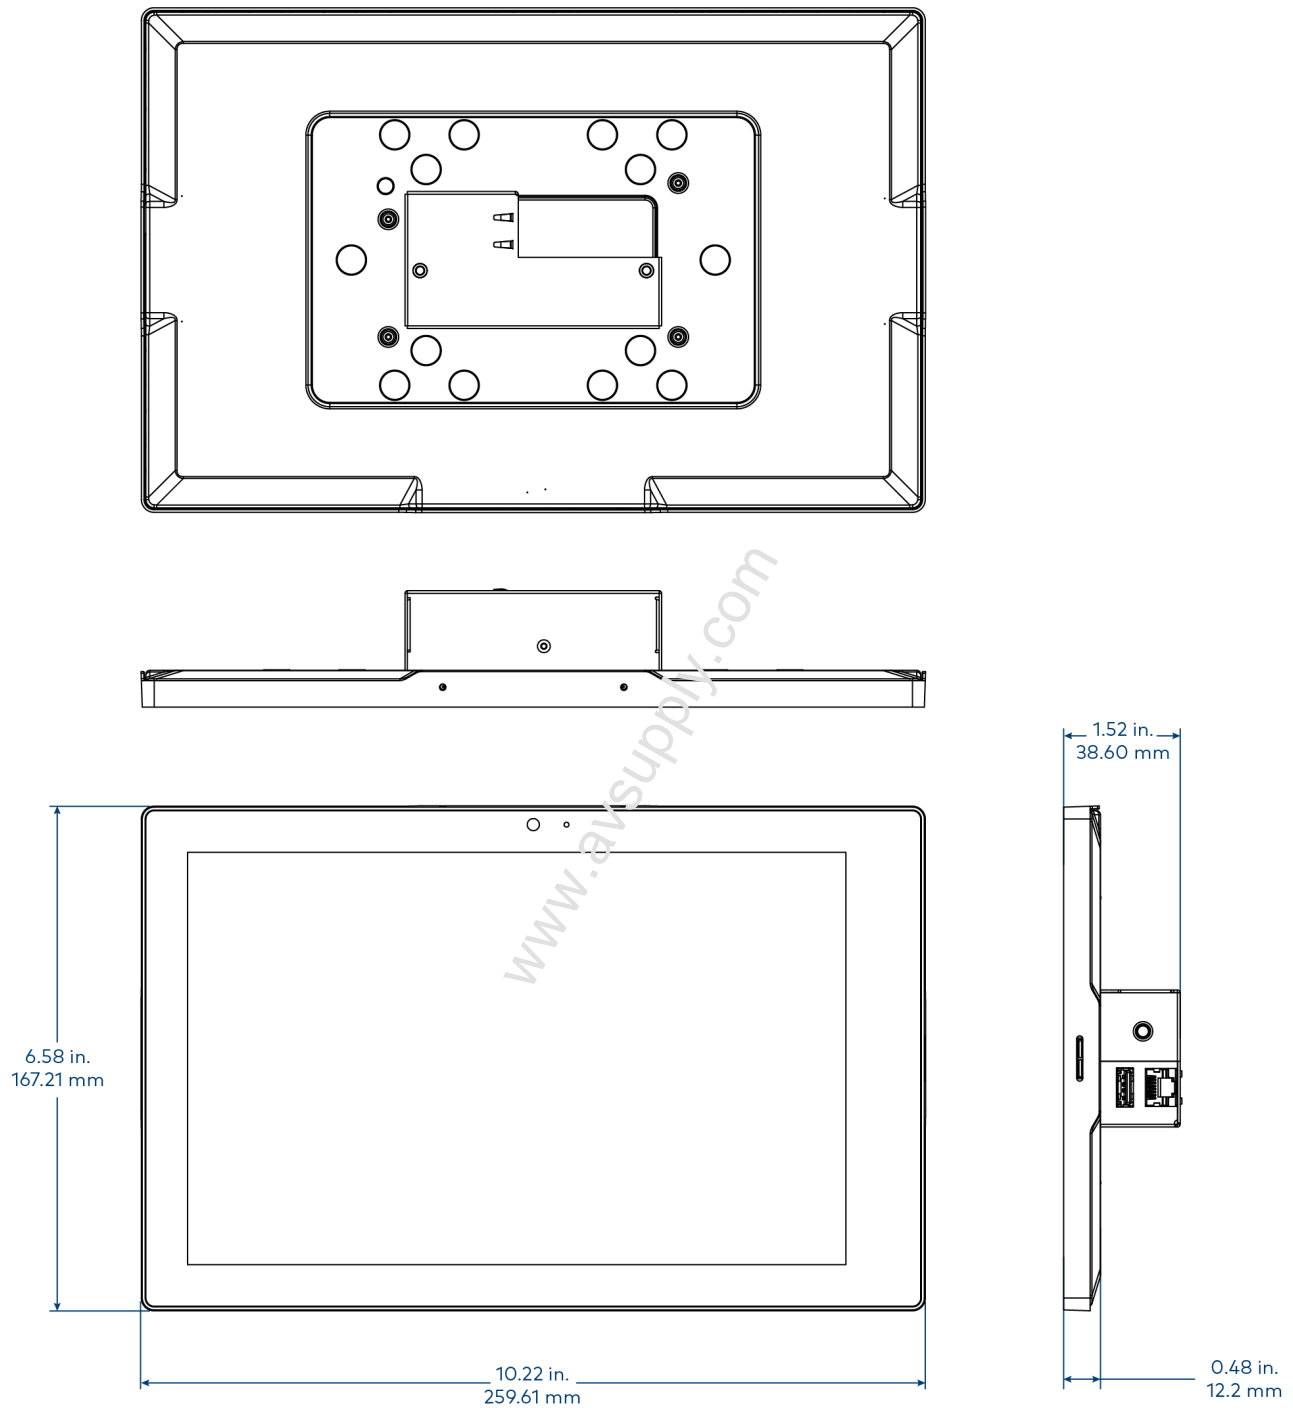

The complete assembly can be mounted on the wall, or it can be attached to the rear of the display device. Attachment to the display is accomplished using two of the four bolts that also affix the display to a VESA® compliant display mount. The assembly bracket includes mounting holes on its left and right side edges, spaced at 100, 200, and 300 mm (3.94, 7.87, and 11.81 in.) vertically, to allow for attachment to either side of the display mounting plate on the rear of the display device.

## UC-B160-Z

Crestron Flex Wall Mount UC Video Conference System for Zoom Rooms™ Software

UC-SB1-CAM-FLEX

## UC-B160-Z

Crestron Flex Wall Mount UC Video Conference System for Zoom Rooms™ Software

TSW-1060-B-S