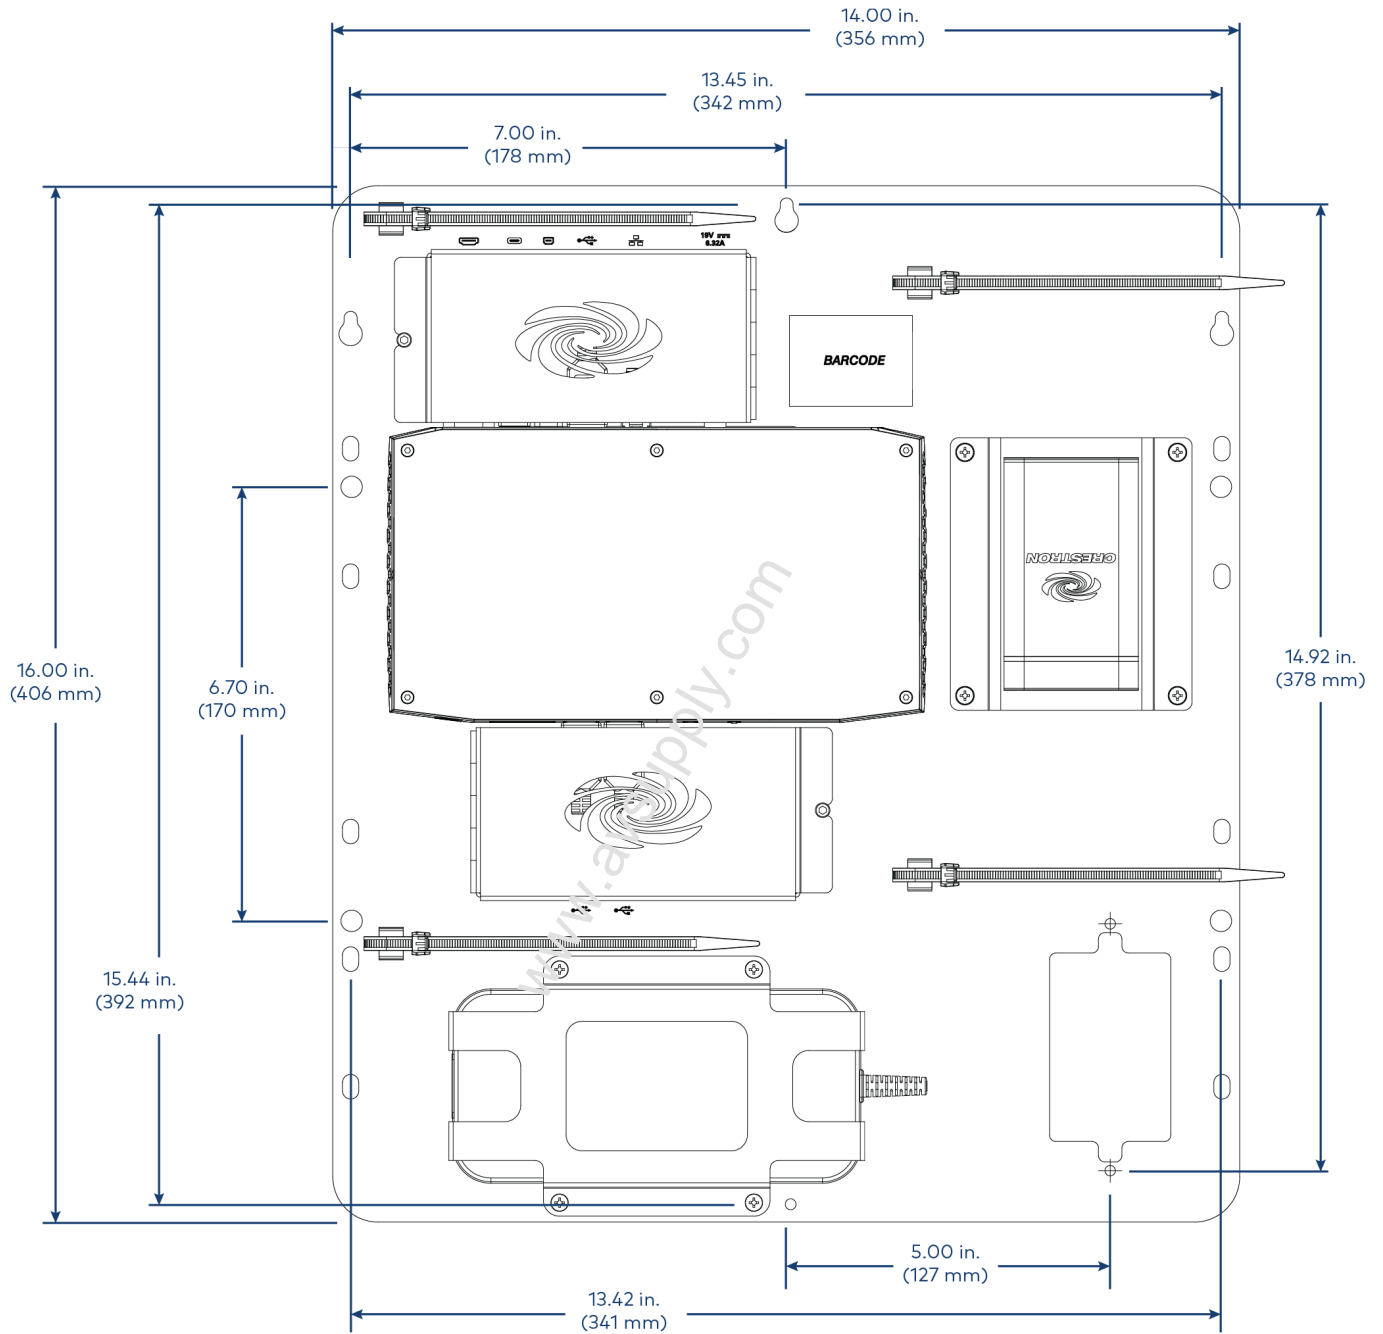

The complete assembly can be mounted on the wall, or it can be attached to the rear of the display device. Attachment to the display is accomplished using two of the four bolts that also affix the display to a VESA® compliant display mount. The assembly bracket includes mounting holes on its left and right side edges, spaced at 100, 200, and 300 mm (3.94, 7.87, and 11.81 in.) vertically, to allow for attachment to either side of the display mounting plate on the rear of the display device.

## UC-B160-Z

Crestron Flex Wall Mount UC Video Conference System for Zoom Rooms™ Software

UC-SB1-CAM-FLEX

## UC-B160-Z

Crestron Flex Wall Mount UC Video Conference System for Zoom Rooms™ Software

TSW-1060-B-S

## UC-B160-Z

Crestron Flex Wall Mount UC Video Conference System for Zoom Rooms™ Software

UC-BRKT-100-Z-ASSY