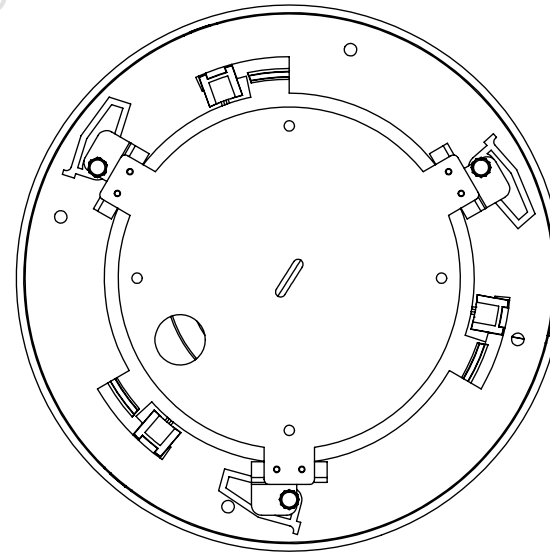

www.avsupply.com

UNIT	SCALE	WEIGHT	MODEL
mm	1 : 2		
			DWC-FMPSNAP IN-CEILING /FLUSH MOUNT FOR SNAPIT MEGAPIX VANDAL HOUSING