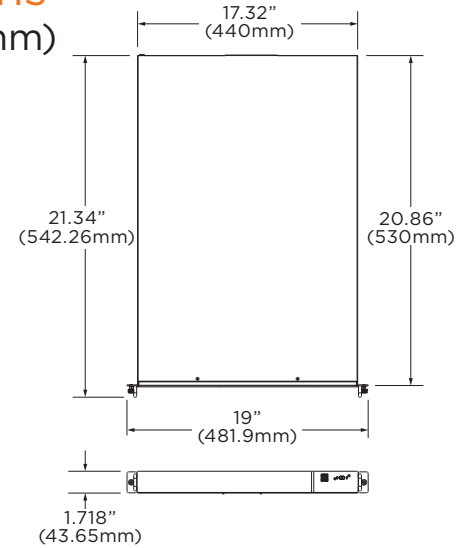

Designed, Assembled and Tested in the U.S.A. 

-  10-30TB Storage
-  64 Record up to 64 IP Cameras
-  HD Output
-  2x NIC Cards
-  DW Spectrum IPVMS
-  5 YEAR Limited Warranty

Summary

Blackjack® P-Rack™ servers can record and manage single- and multi-sensor IP cameras of any resolution, with an equivalent capacity of up to 64 2.1MP cameras at 30fps and a maximum of 360Mbps throughput. Standard features include Intel® i5®, Windows® 10 IoT or Linux® Ubuntu® OS and 2x NIC cards. Blackjack® P-Rack™ servers can be configured with 10-30TB HDD and come with our 5 year limited warranty.

Dimensions

Unit: inch (mm)

Specifications

MODEL	DW-BJP1UxT / DW-BJP1UxT-LX	
Maximum IP cameras	64	
Included IP licenses	4	
Form factor	1U rack mount	
Operating system		Windows® 10 IoT (DW-BJP1UxT) Linux Ubuntu® (DW-BJP1UxT-LX)
	OS on SSD	150GB SSD
CPU	Intel® i5® processor Option: DW-CPUi7 - upgrade processor to i7*	
Memory	16GB	
NIC	2x gigabit ethernet (RJ45)	
System	Max video storage rate (Mbps)	360 Mbps
	Maximum HDDs	3 x SATA HDD
Storage	Maximum storage	30TB
	Outputs	True HD output or VGA or DVI
Video-out	Video card	GeForce 210 512MB
		Option: DW-RV4H - 4 head HD video card*
	Resolution	HD 1080p
Pre-loaded VMS software	DW Spectrum® IPVMS	
Unlimited remote clients	Cross platform - Windows®, Linux® and Mac®	
Mobile apps	iOS® and Android®	
DW Spectrum® IP video management software	Industries most powerful VMS engine - with Intelligent HD dual stream management	
	Automatic camera discovery - auto-detect and connect to 1,000s of supported IP cameras at every resolution ONVIF Profile S conformant	
	Alarm input / relay output and audio recording supported	
Keyboard & mouse	Included	
Railkit	Included	
Power	300W**	
Operating temperature and humidity	5-40 °C / 20-90% RH	
Dimension (WxDxH)	17.32" x 20.86" x 1.718" (440 x 530 x 43.65 mm)	
Warranty	5 year limited	