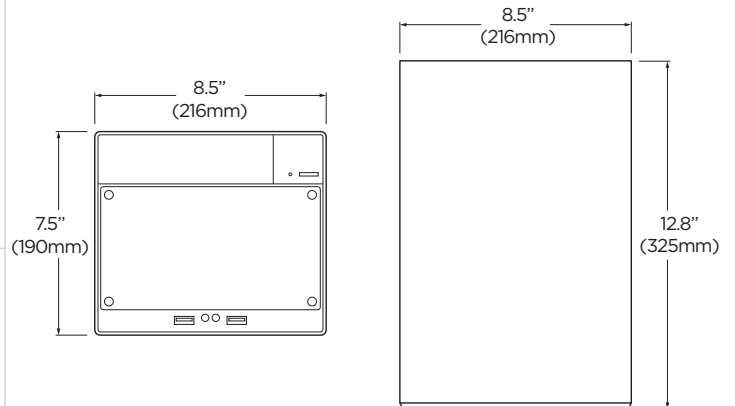

Features

- Supports all ONVIF conformant IP cameras
- Storage options 4-20TB internal storage
- Record and manage single- and multi-sensor IP cameras of any resolution up to 96 2.1MP cameras at 30fps and a maximum of 480Mbps throughput
- Support for up to three (3) (MEGApix® PANO™ 48 megapixel multi-sensor camera (DWC-PZV2M72T)
- 4 mini display port output (true HD output adapter included)
- Dual network ports
- Windows® 10 Pro OS
- Hosting DW Spectrum® for setup, configuration, monitoring and recording
- One-time recording license charge, fully transferable between cameras and encoders
- One (1) DW Spectrum® IPVMS 4-channel licenses included (DW-SPECTRUMLSC004)
- No annual maintenance fees
- Simple enterprise scalability
- Auto device discovery
- Dual stream recording
- USB mouse and keyboard included
- 5 years limited warranty

Available models

- DW-BJCUBE4T-DL - 4TB storage
- DW-BJCUBE16T-DL - 16TB storage
- DW-BJCUBE8T-DL - 8TB storage
- DW-BJCUBE20T-DL - 20TB storage
- DW-BJCUBE12T-DL - 12TB storage

Dimensions

Unit: Inch (mm)

Specifications

PART NUMBER		Blackjack® Cube DL™
Maximum IP cameras		96
Included IP licenses		4
Form factor		Desktop
Operating system	Windows® 10 Pro	DW-BJCUBE4T-DL
	OS on SSD	Yes
CPU		Intel® i7 Processor
Memory		16GB
Ethernet port		2x gigabit ethernet (RJ45)
System	Max video storage rate (Mbps)	480Mbps (3 MEGApix® 48MP cameras — DWC-PZV2M72T)
	Maximum hard drives	1 x SSD + 2 x SATA HDD
Storage	Maximum storage	20TB
	Outputs	4x mini display port
Video-out	Resolution	HD 1080p
	Pre-loaded VMS	DW Spectrum® IPVMS
Remote clients		Cross platform - Windows®, Linux Ubuntu® and Mac®
Mobile apps		iOS® and Android®
Keyboard & mouse		Included
Power supply		300W**
Operating temperature and humidity		41°F-104°F / 20-90% RH
Dimension (WxDxH) (inches)		8.5" x 12.8" x 7.5" (215.9 x 325.1 x 190.5 mm)
Warranty		5 year limited