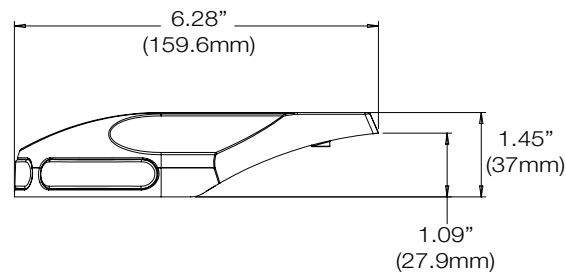

DWC-EXTIR100

-40°
Cold Start

Dimensions

unit : inch (mm)

Summary

The DWC-EXTIR100 is a weather and tamper resistant infra-red (IR) illuminator for DW's MEGApix® PANO™ 6MP three-sensor panoramic bullet cameras. The accessory allows the camera to deliver high-quality monochromatic images in extreme low light environments up to 100ft (30m). The DWC-EXTIR100 is mounted directly to the camera, replacing the sunshield for easy installation. The illuminator is perfect for both indoor and outdoor installations, and can Cold Start at temperatures as low as -40°F (-40°C).

Features

- 6 high-power LEDs (3x2) 180° view IR illuminator
- Compatible with MEGApix® PANO™ 6MP IP panoramic bullet camera
- Reliable performance under any lighting conditions
- Cold Start -40°F (-40°C)
- 100ft range IR
- Integrated IR illumination mounted directly to the camera (power provided separately)
- IP66 certified weather and tamper resistant

Specifications

IMAGE	
High power LED	High power LED X 6ea (=2 X 3)
Horizontal angle	180°
IR distance	100ft
IR CONT' synchronization	EXTERNAL INPUT_HIGH => LED ON EXTERNAL INPUT_LOW => LED OFF
Supported cameras	DWC-PB6M4T - MEGApix® PANO 6MP IP bullet camera
Operating humidity	Less than 90% (non-condensing)
Power consumption	DC12V : Max 11.0W AC24V : Max 11.0W (Note: external power supply needed)
Operating temperature	-40°F ~ 122°F (-40°C ~ 50°C)
IP rating	IP66 certified weather and tamper resistant
Other certifications	FCC, CE, ROHS
Power requirements	DC12V/AC24V dual voltage
Dimensions	5.06" x 6.28" x 1.45" (128.6 x 159.6 x 39mm)