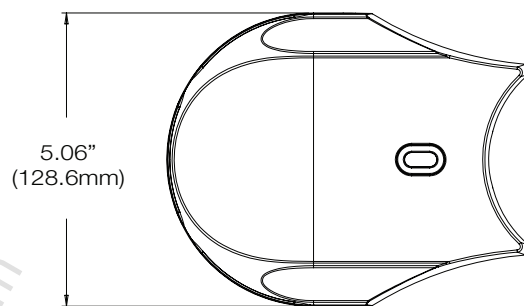

DWC-EXTIR100

-40°
Cold Start

Dimensions

unit : inch (mm)

Summary

The DWC-EXTIR100 is a weather and tamper resistant infra-red (IR) illuminator for DW's MEGApix® PANO™ 6MP three-sensor panoramic bullet cameras. The accessory allows the camera to deliver high-quality monochromatic images in extreme low light environments up to 100ft (30m). The DWC-EXTIR100 is mounted directly to the camera, replacing the sunshield for easy installation. The illuminator is perfect for both indoor and outdoor installations, and can Cold Start at temperatures as low as -40°F (-40°C).

Features

- 6 high-power LEDs (3x2) 180° view IR illuminator
- Compatible with MEGApix® PANO™ 6MP IP panoramic bullet camera
- Reliable performance under any lighting conditions
- Cold Start -40°F (-40°C)
- 100ft range IR
- Integrated IR illumination mounted directly to the camera (power provided separately)
- IP66 certified weather and tamper resistant

Specifications

IMAGE	
High power LED	High power LED X 6ea (=2 X 3)
Horizontal angle	180°
IR distance	100ft
IR CONT' synchronization	EXTERNAL INPUT_HIGH => LED ON EXTERNAL INPUT_LOW => LED OFF
Supported cameras	DWC-PB6M4T - MEGApix® PANO 6MP IP bullet camera
Operating humidity	Less than 90% (non-condensing)
Power consumption	DC12V : Max 11.0W AC24V : Max 11.0W (Note: external power supply needed)
Operating temperature	-40°F ~ 122°F (-40°C ~ 50°C)
IP rating	IP66 certified weather and tamper resistant
Other certifications	FCC, CE, ROHS
Power requirements	DC12V/AC24V dual voltage
Dimensions	5.06" x 6.28" x 1.45" (128.6 x 159.6 x 39mm)