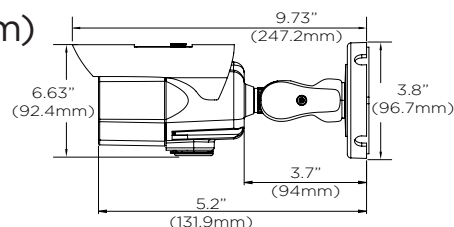

-40°
Cold Start

Dimensions

unit: Inch (mm)

* Dimensions based on the position of the sun shield cover

- 4**
Megapixel
- 6-50mm Vari-Focal Motorized Zoom P-Iris Lens
- True WDR
- Smart IR™
- IP66 Rated
- 5 YEAR**
Warranty