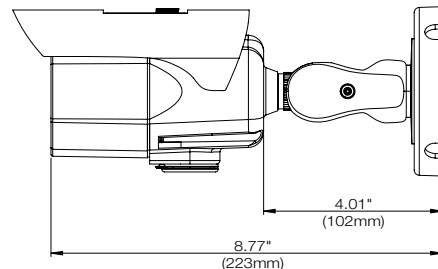

-40°
Cold Start™

Dimensions
unit : Inch (mm)