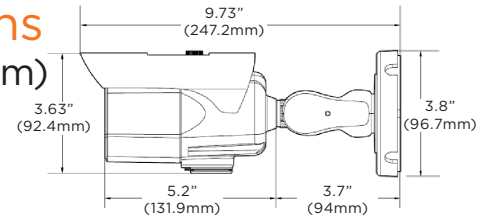

Accessories (optional)

DWC-BLJUNC
Junction Box for
Bullet Cameras

DWC-PMB-BU
Pole Mount Bracket
for DWC-MB421TIR
Bullet Cameras

Dimensions

unit: Inch (mm)

Specifications

IMAGE	
Image sensor	5MP 1/2.8" CMOS
Total pixels	2592(H) X 1944(V)
Minimum scene illumination	0.08 lux (color) 0.0 lux (B&W)
Video output	Local video output CVBS 1.0V p-p (75Ω), 4:3 aspect ratio
LENS	
Focal length	2.7-13.5mm, F1.4
Lens type	Vari-focal p-iris lens with motorized-zoom and auto-focus
Field of view (FoV)	85° - 31°
IR distance	140ft range
Optical zoom / digital zoom	x5 optical zoom
I/O	
Audio in/out	1/1
Audio compression	G.711
Alarm in/out	1/1
OPERATIONAL	
Shutter mode	Auto, manual, anti-flicker, slow shutter
Shutter speed	1/15 - 1/32000
Slow shutter	1/2, 1/3, 1/5, 1/6, 1/7.5, 1/10
Auto gain control	Auto
Day and night	Auto, day (color), night (B/W)
Smart DNR™ 3D digital noise reduction	3D-DNR
Wide Dynamic Range (WDR)	True WDR
Wide Dynamic Range (WDR) dB	120dB
Privacy zone	16 programmable privacy masks
Backlight Compensation (BLC)	Yes
Mirror and flip	Yes
Alarm notifications	Notifications via e-mail notifications, FTP, alarm output and SD card recording
Memory Slot	Micro SD / SDHC / SDXC (card not included)
NETWORK	
LAN	10/100Base-T
Video compression type	H.265, H.264, MJPEG
Resolution	H.265: 2592x1944, 2304x1296, 2.1MP/1080p, 720p, VGA, D1, CIF H.264: 2592x1944, 2304x1296, 2.1MP/1080p, 720p, VGA, D1, CIF MJPEG: 2.1MP/1080p, 720p, 800x600, VGA, 768x432, D1, CIF
Frame rate	Up to 30fps at all resolutions
Video bitrate	H.264 / H.265 : 32Kbps - 14Mbps MJPEG : 1Mbps - 40Mbps
Bitrate control	H.265 dual-stream or simultaneous H.265 / H.264 / MJPEG
Streaming capability	Dual-stream at different rates and resolutions
IP	IPv4, IPv6
Protocol	TCP/IP, UDP, AutoIP, RTP(UDP/TCP), RTSP, NTP, HTTP, HTTPS, SSL, DNS, DDNS, DHCP, FTP, SMTP, ICMP, SNMPv1/v2/v3(MIB-2), ONVIF
Security	HTTPS(SSL), IP filtering, 802.1x, digest authentication(ID/PW)
ONVIF conformance	Yes
Web viewer	OS: Windows®, Mac® OS, Linux® Browser: Internet Explorer®, Google Chrome®, Mozilla Firefox®, Safari®
Video management software	DW Spectrum® IPVMS
ENVIRONMENTAL	
Operating temperature	-40°F - 122°F (-40°C - 50°C)
Operating humidity	10-90% RH (non-condensing)
IP rating	IP66 certified
Other certifications	CE, FCC, RoHS
ELECTRICAL	
Power requirement	DC 12V, PoE (IEEE 802.3af Class 3). (Adapter not included)
Power consumption	DC12V: max 9W PoE: max 10.5W
MECHANICAL	
Material	Aluminum bullet housing
Dimensions	9.73" x 3.8" (247.2 x 96.7mm) *Dimensions based on the position of the sun shield cover
Weight	1.98 lbs (0.9kg)
Warranty	5 year warranty