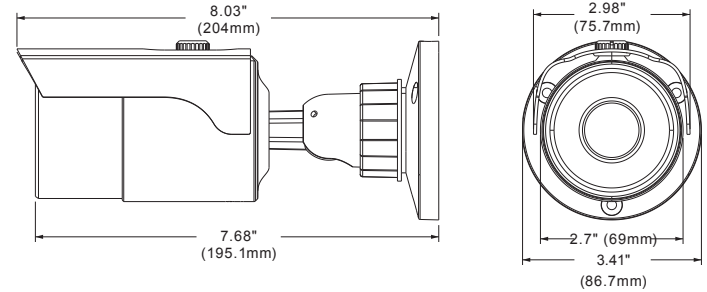

Dimensions

unit: Inch (mm)

Summary

This MEGApix® IP camera provides 4MP resolution at real-time 30fps with multiple analytics features that elevate the camera to the next level. Added intelligence includes line crossing, perimeter intrusion and video tampering detection. The IP66-rated outdoor bullet housing features a 100ft range IR, True WDR, and H.265 codec support. All MEGApix® cameras are ONVIF conformant, assuring their successful integration with any open platform solution on the market.