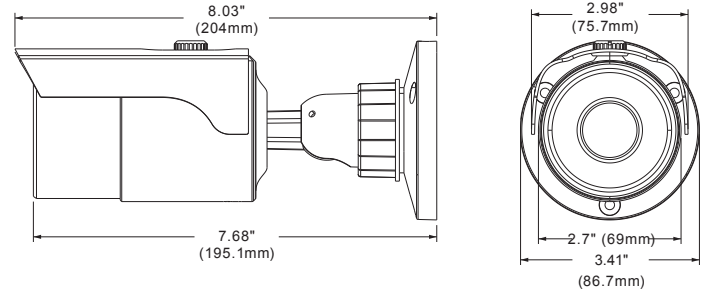

Dimensions

unit: Inch (mm)

Summary

This MEGApix® IP camera provides 4MP resolution at real-time 30fps with multiple analytics features that elevate the camera to the next level. Added intelligence includes line crossing, perimeter intrusion and video tampering detection. The IP66-rated outdoor bullet housing features a 100ft range IR, True WDR, and H.265 codec support. All MEGApix® cameras are ONVIF conformant, assuring their successful integration with any open platform solution on the market.