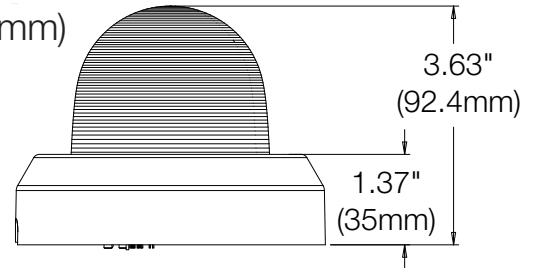

Accessories (Optional)

DWC-D1WM
Wall mount bracket

Dimensions

unit : Inch (mm)

Specifications

IMAGE	
Image sensor	4MP 1/3" CMOS
Total pixels	2688 (H) x 1520 (V)
Minimum scene illumination	0.2 lux (color)
Video output	Local video output CVBS 1.0V p-p (75Ω), 4:3 aspect ratio
LENS	
Focal length	2.8-12mm
Lens type	Motorized-zoom auto-focus p-iris lens
Field of view (FoV)	87° ~ 32°
Optical zoom	x4.2
I/O	
Audio in / out	1/1
Audio compression	G.711
Alarm in / out	1/1
OPERATIONAL	
Shutter mode	Auto, manual, anti-flicker, slow shutter
Shutter speed	1/30-1/32000
Slow shutter	1-1/5, 1/7.5, 1/10
Auto gain control	Auto
Day / night	Auto, day (color), night (B/W)
Smart DNR™ 3D digital noise reduction	0-11
Wide dynamic range (WDR)	True WDR off, WDR2x, WDR3x
Wide dynamic range (WDR) dB	120dB
Privacy zone	16 programmable privacy masks
Alarm notifications	Notifications via e-mail, FTP server, alarm output activation or SD card recording
Memory slot	Micro SD / SDHC / SDXC (card not included)
NETWORK	
LAN	802.3 compliance 10/100 LAN
Video compression type	H.264, MJPEG
Resolution	H.264: 1440p/1080p/720p/VGA/D1/CIF MJPEG: 1280x720/800x600/VGA/768x432/D1/CIF
Frame rate	Up to 30fps at all resolutions
Video bitrate	100Kbps ~ 10Mbps, multi-rate for preview and recording
Bitrate control	Multi-streaming CBR/VBR at H.264 (controllable frame rate and bandwidth)
Streaming capability	Dual-stream at different rates and resolutions
IP	IPv4
Protocol	Zero config(Auto IP), ONVIF, TCP/IP, UDP, RTP(UDP/TCP), RTSP, NTP, HTTP, HTTPS, SSL, DNS, DDNS, DHCP, FTP, SMTP, ICMP, SNMPv1/v2c/v3(MIB-2)
Security	HTTPS(SSL), IP filtering, 802.1x, digest authentication(ID/PW)
ONVIF conformance	Yes
Web viewer	OS: Windows®, Mac® OS, Linux® Browser: Internet Explorer®, Google Chrome®, Mozilla Firefox®, Safari®
Video management software	DW Spectrum® IPVMS
ENVIRONMENTAL	
Operating temperature	-40°F ~ 122°F (-40°C ~ 50°C)
Operating humidity	10-90% RH (non-condensing)
Other certifications	CE, FCC, RoHS
ELECTRICAL	
Power requirement	DC12V, PoE (IEEE 802.3af class 3). Adaptor not included.
Power consumption	DC12V: Max 6.4W PoE: Max 8W
MECHANICAL	
Material	Snapit™ plastic housing, polycarbonate dome
Dimensions	4.72" x 3.63" (120 x 92.4 mm)
Weight	0.66 lbs (0.3kg)