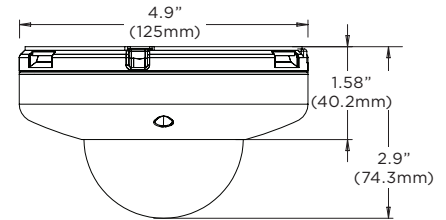

Accessories (Optional)

DWC-VFZWM
Wall mount bracket.

DWC-VFZJUNC
Junction box.

DWC-VFZCM
Ceiling mount bracket.

Dimensions

unit: mm (inch)

Specifications

Designed and engineered in U.S.A and Korea