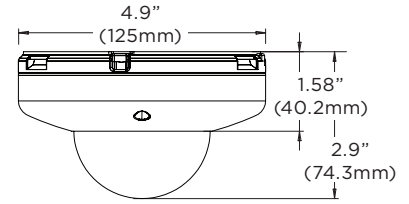

## Dimensions

unit : mm (inch)

**4** Megapixel  
 4.0mm, 6.0mm 8.0mm Fixed Lens Options

True WDR

Smart IR™

IP66 Rated

**5 YEAR** Warranty