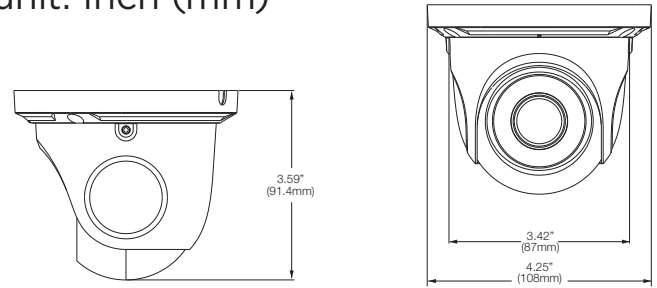

Dimensions

unit: Inch (mm)

Specifications

IMAGE	
Image sensor	1/3" CMOS
Total pixels	2688 (H) x 1520 (V)
Minimum scene illumination	0.045 lux (color) 0.0 lux (B&W)
S/N ratio	50dB
Video output	CVBS video output (BNC D1)
LENS	
Focal length	6.0mm, F1.6
Lens type	Fixed lens
Field of view (FoV)	50°
IP distance	65ft range
I/O	
Audio in / out	1/0
Audio compression	G.711A / U
OPERATIONAL	
Shutter mode	Auto, manual
Shutter speed	1/25s - 1/100000s
Auto gain control	Auto
Day / night	Auto, day (color), night (B/W), schedule
Smart DNR™ 3D digital noise reduction	2D / 3D DNR
Wide Dynamic Range (WDR)	True WDR low, middle, high
Wide Dynamic Range (WDR) dB	120dB
Privacy zone	4 programmable privacy masks
Camera analytics	Line crossing, perimeter intrusion, video tampering detection (scene change, video blur, abnormal color detection)
Alarm notifications	Notifications via e-mail or FTP server
NETWORK	
LAN	802.3 compliance 10/100 LAN
Video compression type	H.265, H.264, MJPEG
Resolution	4MP (2592x1520)
Frame rate	Up to 30fps at all resolutions
Video bitrate	64 Kbps - 10 Mbps
Bitrate control	Multi-streaming CBR/VBR at H.264/ H.265 (controllable frame rate and bandwidth)
Streaming capability	Dual-stream at different rates and resolutions
IP	IPv4, IPv6
Protocol	TCP / IP, UDP, DHCP, NTP, RTSP, PPPoE, DDNS, SMTP, FTP
Security	IP filtering, MAC filtering, authentication (ID/PW), SSL/TLS
ONVIF conformance	Yes
Web viewer	OS: Windows® Browser: Internet Explorer
Video management software	DW Spectrum® IPVMS
ENVIRONMENTAL	
Operating temperature	-4°F - 122°F (-20°C - 50°C)
Operating humidity	10 - 90% RH (non-condensing)
IP rating	IP66 certified weather and tamper resistant
IK rating	IK10 rated impact resistant
Other certifications	CE, FCC, RoHS
ELECTRICAL	
Power requirement	DC12V, PoE (IEEE 802.3af class 2).
Power consumption	LED on: 5W LED off: 2.5W
MECHANICAL	
Material	Metal turret housing
Dimensions	3.4" x 4.25" (87 x 108 mm)
Weight	0.94 lb (0.427kg)