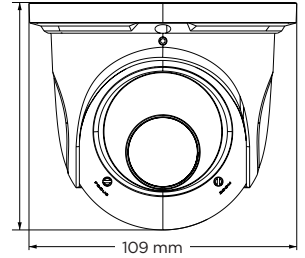

Dimensions

unit: Inch (mm)

Summary

This MEGAPIX® IP camera provides 4MP resolution at real-time 30fps with multiple analytics features that elevate the camera to the next level. Added intelligence includes line crossing, perimeter intrusion and video tampering detection. The IP66-rated turret camera housing features a 360° camera gimbal for absolute view adjustment of the camera's auto focus lens. All MEGAPIX® cameras are ONVIF conformant, assuring their successful integration with any open platform solution on the market.