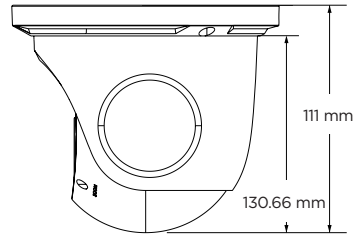

Dimensions

unit: Inch (mm)

Summary

This MEGAPIX® IP camera provides 4MP resolution at real-time 30fps with multiple analytics features that elevate the camera to the next level. Added intelligence includes line crossing, perimeter intrusion and video tampering detection. The IP66-rated turret camera housing features a 360° camera gimbal for absolute view adjustment of the camera's auto focus lens. All MEGAPIX® cameras are ONVIF conformant, assuring their successful integration with any open platform solution on the market.