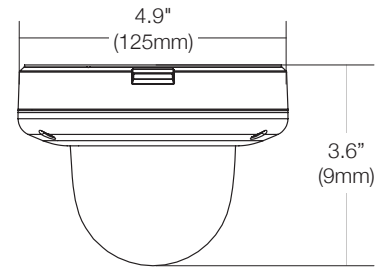

Accessories (optional)

DWC-VFZWM
Wall mount for surface mount outdoor domes

DWC-VFZJUNC
Junction box for surface mount outdoor domes

DWC-VFZCM
Ceiling mount for surface mount outdoor domes

Dimensions unit : Inch (mm)