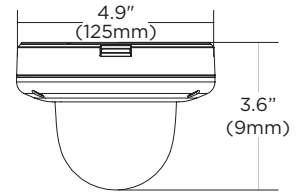

Accessories (Optional)

- DWC-VFZWM
Wall mount bracket.
- DWC-VFZJUNC
Junction box
- DWC-VFZCM
Ceiling mount bracket

Dimensions

unit: Inch (mm)

Specifications

Designed and engineered in U.S.A and Korea

| IMAGE | |
|---|---|
| Image sensor | 4MP 1/3" CMOS |
| Total pixels | 2688(H) x 1520(V) |
| Minimum scene illumination | 0.2 lux (color) 0.0 lux (B/W) |
| Video output | Local video output CVBS 1.0V p-p (75Ω) 4:3 aspect ratio |
| Resolution | 4MP (2560 x 1440) |
| LENS | |
| Focal length | 2.8-12mm, F1.4 |
| Lens type | Motorized zoom auto-focus p-iris lens |
| Field of view (FoV) | 87° - 32° |
| IR distance | 100ft range IR |
| Optical zoom | x4.2 optical zoom |
| OPERATIONAL | |
| Shutter mode | Auto, manual, anti-flicker, slow shutter |
| Shutter speed | 1/30-1/32000 |
| Slow shutter | 1-1/5, 1/7.5, 1/10 |
| Auto gain control | Auto |
| Day and night | Auto, day (Color), night (B/W) |
| Smart DNR™ 3D digital noise reduction | 0-11 |
| Wide dynamic range (WDR) | True WDR (WDR) Off, WDR2x, WDR3X |
| Wide dynamic range (WDR) dB | 120dB |
| Privacy zone | 16 programmable privacy masks |
| Alarm notifications | Notifications via e-mail, FTP server or SD card recording |
| NETWORK | |
| LAN | 802.3 compliance 10/100 LAN |
| Video compression type | H.264, MJPEG |
| Resolution | H.264: 1440p/1080p/720p/VGA/D1/CIF MJPEG: 1280x720/800x600/VGA/768x432/D1/CIF |
| Frame rate | Up to 30fps at all resolutions |
| Video bitrate | 100Kbps - 10Mbps, multi-rate for preview and recording |
| Bitrate control | Multi streaming CBR/VBR at H.264 (Controllable frame rate and bandwidth) |
| Streaming capability | Dual-stream at different rates and resolutions |
| Ip | IPv4 |
| Protocol | Zero config(Auto IP), ONVIF, TCP/IP, UDP, RTP(UDP/TCP), RTSP, NTP, HTTP, HTTPS, SSL, DNS, DDNS, DHCP, FTP, SMTP, ICMP, SNMPv1/v2c/v3(MIB-2) |
| Security | HTTPS(SSL), IP filtering, 802.1x, digest authentication(ID/PW) |
| Maximum user access | 5 users |
| ONVIF conformance | Yes |
| Web viewer | OS: Windows®, Mac® OS, Linux® Browser: Internet Explorer®, Google Chrome®, Mozilla Firefox®, Safari® |
| Video management software | DW Spectrum® IPVMS |
| Number of DW Spectrum® IPVMS licenses included | 1 DW Spectrum® license |
| Local server recording | DWC-MV84WiAC6: 64GB local memory for recording DWC-MV84WiAC1: 128GB local memory for recording |
| Max. number of CaaS™ cameras in the same network/system | Up to 30 MEGApiX® CaaS™ cameras in the same network/system |
| ENVIRONMENTAL | |
| Operating temperature | -4°F - 122°F (-20°C - 50°C) |
| Operating humidity | 10-90% RH (non-condensing) |
| IP rating | IP66 certified |
| IK rating | IK10 rated impact resistant |
| Other certifications | CE, FCC, RoHS, UL listed |
| ELECTRICAL | |
| Power requirement | DC12V, PoE (IEEE 802.3af Class 3). Adaptor not included. |
| Power consumption | DC12V: Max 7.1W PoE: Max 9.2W |
| MECHANICAL | |
| Material | aluminum vandal housing, polycarbonate dome |
| Dimensions | 4.9" x 3.6" (125 x 92 mm) |
| Weight | 1.87 lb (0.85kg) |