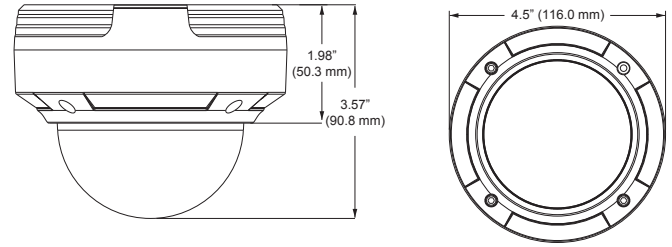

## Summary

This MEGAPIX® IP camera provides 4MP resolution at real-time 30fps with multiple analytics features that elevate the camera to the next level. Added intelligence includes line crossing, perimeter intrusion and video tampering detection. The IP66-rated and IK10-impact resistant outdoor vandal dome housing features 65ft range IR, True WDR, and H.265 codec support. All MEGAPIX® cameras are ONVIF conformant, assuring their successful integration with any open platform solution on the market.

## Dimensions

unit: Inch (mm)