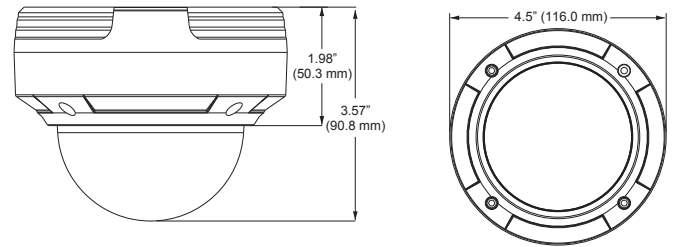

## Summary

This MEGApix® IP camera provides 4MP resolution at real-time 30fps with multiple analytics features that elevate the camera to the next level. Added intelligence includes line crossing, perimeter intrusion and video tampering detection. The IP66-rated and IK10-impact resistant outdoor vandal dome housing features 65ft range IR, True WDR, and H.265 codec support. All MEGApix® cameras are ONVIF conformant, assuring their successful integration with any open platform solution on the market.

## Dimensions

unit: Inch (mm)