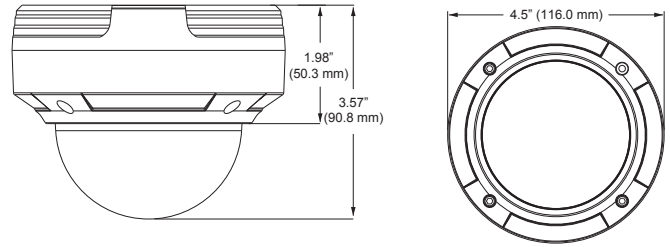

## Summary

This MEGApix® IP camera provides 4MP resolution at real-time 30fps with multiple analytics features that elevate the camera to the next level. Added intelligence includes line crossing, perimeter intrusion and video tampering detection. The IP66-rated and IK10-impact resistant outdoor vandal dome housing features 65ft range IR, True WDR, and H.265 codec support. All MEGApix® cameras are ONVIF conformant, assuring their successful integration with any open platform solution on the market.

## Dimensions

unit: Inch (mm)