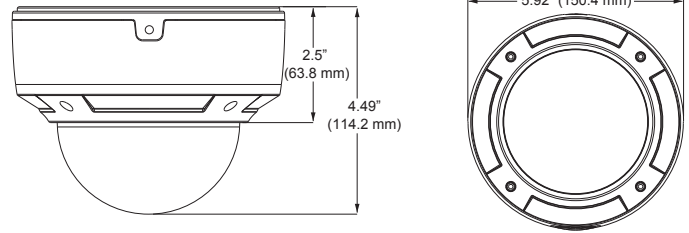

## Specifications

IMAGE	
Image sensor	1/3" CMOS
Total pixels	2688 (H) x 1520 (V)
Minimum scene illumination	0.045 lux (color) 0.0 lux (B&W)
S/N ratio	50dB
Video output	CVBS video output (BNC D1)
LENS	
Focal length	3.3-12mm, F1.4
Lens type	Varifocal remote auto-focus lens
Field of view (FoV)	80° - 38°
IR distance	100ft range
Optical zoom	4x optical zoom
AUDIO	
Audio in / out	1/1
Audio compression	G.711A / U
Alarm in / out	1/1
OPERATIONAL	
Shutter mode	Auto, manual
Shutter speed	1/25s - 1/1000000s
Auto gain control	Auto
Day / night	Auto, day (color), night (B/W), schedule
Smart DNR™ 3D digital noise reduction	2D / 3D DNR
Wide Dynamic Range (WDR)	True WDR low, middle, high
Wide Dynamic Range (WDR) dB	120dB
Privacy zone	4 programmable privacy masks
Camera analytics	Line crossing, perimeter intrusion, video tampering detection (scene change, video blur, abnormal color detection)
Alarm notifications	Notifications via e-mail or FTP server
Memory slot	TF card slot (card not included, up to 128GB)
NETWORK	
LAN	802.3 compliance 10/100 LAN
Video compression type	H.265, H.264 or MJPEG
Resolution	4MP (2592x1520) at 30fps
Frame rate	Up to 30fps at all resolutions
Video bitrate	64 Kbps - 10 Mbps
Bitrate control	Multi-streaming CBR/VBR at H.264/ H.265 (controllable frame rate and bandwidth)
Streaming capability	Dual-stream at different rates and resolutions
IP	IPv4, IPv6
Protocol	TCP / IP, UDP, DHCP, NTP, RTSP, PPPoE, DDNS, SMTP, FTP
Security	IP filtering, MAC filtering, authentication (ID/PW), SSL/TSL
ONVIF conformance	Yes
Web viewer	OS: Windows® Browser: Internet Explorer®
Video management software	DW Spectrum™ IPVMS
ENVIRONMENTAL	
Operating temperature	-4°F - 122°F (-20°C - 50°C)
Operating humidity	10-90% RH (non-condensing)
IP rating	IP66 certified weather and tamper resistant
IK rating	IK10 rated impact resistant
Other certifications	CE, FCC, RoHS
ELECTRICAL	
Power requirement	DC12V, PoE (IEEE 802.3af class 2).
Power consumption	LED on: 5W LED off: 2.5W
MECHANICAL	
Material	Metal vandal housing, polycarbonate dome
Dimensions	4.48" x 5.9" (114 x 150 mm)
Weight	2.27 lb (1.030kg)