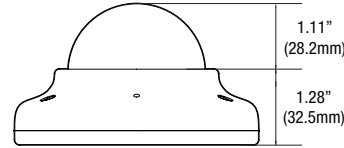

Dimensions

Unit: inch (mm)

UNIVERSAL HD COAX