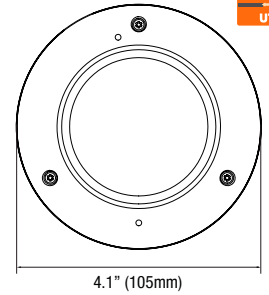

Dimensions

Unit: inch (mm)

UNIVERSAL HD COAX