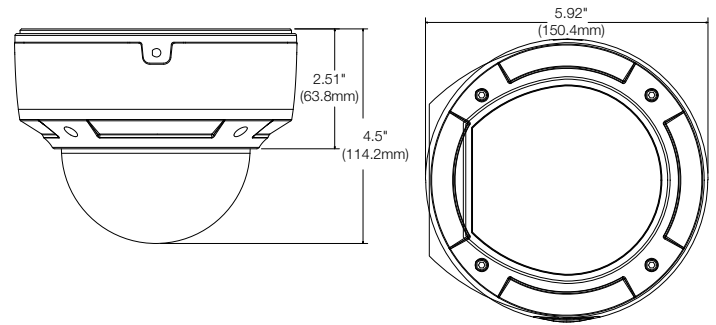

5MP
at 20fps

30fps
at 4MP Resolution

5 YEAR
Warranty

Dimensions

unit: Inch (mm)

Summary

Universal HD over Coax® 5MP cameras deliver crystal-clear images and support HD-Analog, HD-TVI and HD-CVI signals and analog signals up to 960H. The IK10 impact resistant vandal dome cameras are IP66 rated and can be controlled via the same coax cable using UTC. All DW® HD over Coax™ cameras are engineered to work with our VMAX® A1 Plus™ HD over Coax™ DVRs using your existing coax infrastructure for a cost effective, high resolution surveillance solution.

Specifications

IMAGE	
Image sensor	5MP 1/2.7" CMOS sensor
Active pixels	2592(H) x 1944(V)
Scanning system	CMOS line-by-line
Frequency	60Hz/50Hz
Signal technology	Universal HD over Coax® Technology supports HD-Analog, HD-TVI, HD-CVI and all analog to 960H signal
Resolution	5MP: 2560 x 1936 @ 20fps 4MP: 2560 x 1440 @ 30fps
Minimum scene illumination	0.01 lux (color) 0 lux (B&W)
Video output	HD-Analog, HD-TVI and HD-CVI 5MP at 20fps, 4MP at 30fps Analog up to 960H at 30fps
LENS	
Focal length	2.8-12mm, F1.2
Lens type	Vari-focal lens with autofocus
Field of view (FoV)	91.2°-33.4°
IR distance	100ft range
OPERATIONAL	
Shutter mode	Auto, manual
Shutter speed	1 / 60s ~ 1 / 1000000s
Backlight (BLC)	Yes
Wide Dynamic Range (WDR)	D-WDR
3D digital noise reduction	Digital noise reduction
White balance	Yes
Day / night	True day/night
Mirror / flip	Yes
Auto gain control	Auto
Sharpness	Yes
Up the Coax (UTC) camera control	UTC camera control
ENVIRONMENTAL	
Operating temperature	-22°F ~ 122°F (-30°C ~ 50°C)
Operating humidity	10% ~ 90% humidity
IP rating	IP66 certified weather and tamper resistant
IK rating	IK10 rated impact resistant
Other certifications	CE, FCC, RoHS
ELECTRICAL	
Power requirements	DC12V
Power consumption	IR ON : < 4W
	IR OFF : < 1W
MECHANICAL	
Material	Metal vandal housing, polycarbonate dome
Dimensions	4.5" x 5.92" (114.2 x 150.4 mm)
Weight	2.27 lb (1.030kg)