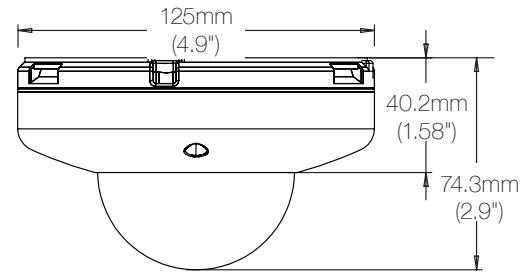

Dimensions

unit : mm (inch)

Specifications

IMAGE	
Image Sensor	1/2.7" 2.0M CMOS
Effective Pixels	1928(H) X 1088(V)
Minimum Scene Illumination	F2.0 (30IRE): 0.25 Lux [Color]
	F2.0 (30IRE): 0.5 Lux [B&W]
LENS	
Focal Length	8.0mm F2.0
Lens Type	Fixed Lens
IR Distance	30ft Range IR
Angle of View	42°
OPERATIONAL	
Shutter Mode	Auto, Manual, Anti-Flicker
Shutter Speed	1/15 ~ 1/32000
Smart DNR™ 3D Digital Noise Reduction	0~11
Auto Gain Control	Auto
Wide Dynamic Range (WDR)	On, Off
Day and Night	Auto, Day (Color), Night (B/W)
Privacy Zones	4 Programmable Privacy Zones
Alarm Notifications	Notifications Via E-mail, FTP Server or SD Card Recording
NETWORK	
LAN	802.3 Compliance 10/100 LAN
Video Compression Type	H.264, MJPEG
Resolution	H.264: 1920x1080 ~ CIF MJPEG: 1280x720 ~ CIF
Frame Rate	Up to 30fps at All Resolutions
Streaming Capability	Dual-Stream at Different Rates and Resolutions
IP	IPv4
Protocol	ONVIF, TCP/IP, UDP, RTP/RTSP(TCP/UDP), NTP, HTTP, DNS, DDNS, DHCP, FTP, SMTP, ICMP
Security	Password authentication, Multi-level user configuration
Maximum User Access	5 Users
ONVIF Conformance	Yes
Web Viewer	OS: Windows [®] , MAC [®] OS, Linux [®] Browser: Internet Explorer, Chrome, Firefox, Safari
Video Management Software	DW Spectrum™ IPVMS
Memory Slot	Micro SD / SDHC / SDXC Card up to 128GB, Card not Included
ENVIRONMENTAL	
Operating Temperature	-4°F ~ 122°F (-20°C ~ 50°C)
Operating Humidity	Less than 90% (Non-Condensing)
IP Rating	IP66 (Protects against dust and high pressure water)
Other Certifications	CE, FCC, RoHS
ELECTRICAL	
Power Requirement	DC 12V, PoE (IEEE802.3af Class 2)
Power Consumption	LED Off: 2.3W, 191mA
	LED ON: 3.5W, 291mA
MECHANICAL	
Material	Aluminum Die-casting
Dimensions	Ø 125 x 74.3 mm (Ø 4.9 x 2.9 inch)
Weight	1.5 lbs (0.68kg)