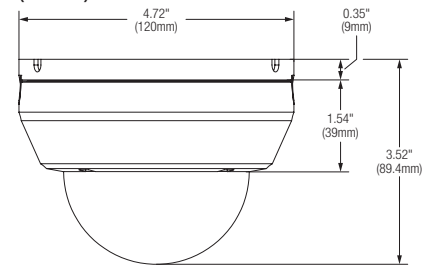

Dimensions

unit: Inch (mm)

UNIVERSAL
HD COAX

Specifications

IMAGE	
Image Sensor	2.1MP 1/3" CMOS Sensor
Active Pixels	1944 (H) x 1092 (V)
Scanning System	Progressive Scan
Frequency	60Hz / 50Hz
Video Output	HD-Analog, HD-TVI, HD-CVI 2.1MP 1080p CVBS Analog up to 960H
Synchronization	Internal
Resolution	1920x1080 (1080p)
Minimum Scene Illumination	F1.4 (30IRE): 0.03 Lux (Color) F1.4 (30IRE): 0 Lux (B/W)
S/N Ratio	55dB
Signal Technology	2.1MP 1080p HD with HD-Analog, HD-TVI, HD-CVI and all Analog to 960H Signal Support
Alarm Output	1 Alarm Output
LENS	
Focal Length	2.8 ~ 12mm
Lens Type	Varifocal P-Iris Lens
IR Distance	100ft
OPERATIONAL	
Shutter Speed	1/30 – 1/30,000
Backlight	Off / On
STAR-LIGHT™ (Sense-up)	Off, x2 – x32
Wide Dynamic Range (WDR)	Off / On
Wide Dynamic Range dB	100dB
Smart DNR™ 3D Digital Noise Reduction	Off, Low, Middle, High
Wide Dynamic Range dB	100dB
White Balance	Auto / Auto-Ex / Preset / Manual
Day and Night	Day / Night / Auto
Mirror / Flip	Yes
Auto Gain Control	Max 60dB
Motion Detection	Yes
Privacy Zones	16 Privacy Zones
Sharpness	0 ~ 10
Gamma	0.45 ~ 0.75
RS485 / UTP Built-in	PELCO D / PELCO C
ENVIRONMENTAL	
Operating Temperature	-4°F ~ 122°F (-20°C ~ 50°C)
Operating Humidity	Less than 90% (Non-Condensing)
Other Certifications	FCC, CE, ROHS
ELECTRICAL	
Power Requirements	DC12V / AC24V Dual Voltage
Power Consumption	DC12V (LED OFF): 2.94W DC12V (LED ON): 5.22W AC24V (LED OFF): 2.5W AC24V (LED ON): 4.35W
MECHANICAL	
Material	Plastic
Dimensions	4.72 x 3.52 inch (120 x 89.4 mm)
Weight	0.5lbs (226.8 g)