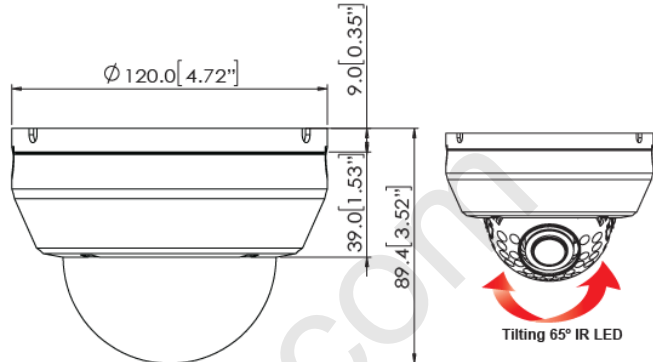

Dimensions (unit : mm)

Summary

Our Starlight 960H Series is a combination of our powerful Starlight Super-Low Light technology and a 960H CCD image sensor. This combination allows our cameras to achieve higher resolution and higher sensitivity to light than conventional CCTV cameras. Our Star-Light technology offers a slow shutter feature that increases the length of time the shutter remains open to collect additional ambient light, illuminating typically dark environments. Together with the 960H CCD sensor, the camera produces a clear horizontal resolution of up to 720 TV lines.

Features

- 960H 1/3" CCD Image Sensor (960 Horizontal Pixels)
- 720 TV Lines [B/W], 700 TV Lines [Color]
- 2.8~12mm Varifocal Auto Iris Lens
- Electronic Day & Night
- 3D DNR (3D Digital Noise Reduction)
- Star-Light (Super Low Light Technology)
- HME (Highlight Masking Exposure)
- SLC (Side Light Compensation)
- Programmable Privacy Zones (8) & Motion Detection
- AGC / BLC / AWB
- Easy Icon Driven OSD Menu with Built-in Joystick
- Auto Sensing 24VAC/12VDC with Line Lock

Specifications

VIDEO	
Image Sensor	960H 1/3" CCD
Total Pixels	960 (H) x 478 (V)
Scanning System	2 : 1 Interface
Frequency	15.734KHz (H), 59.95Hz (V)
Synchronization	Internal or Line Lock
Horizontal Resolution	720 TV Lines [B/W], 700 TV Lines [Color]
Minimum Illumination	F1.2 (30IRE): 0.14 Lux [Color] F1.2 (30IRE): 0.03 Lux [B/W]
S/N Ratio	52dB (AGC off)
Video Output	CVBS: 1.0Vp-p / 75 Ω
LENS	
Focal Length	2.8~12 mm
Lens Type	Varifocal Auto Iris Lens
OPERATIONAL	
Shutter Speed	1/60s~1/120000s
Backlight	OFF / ON
Star-Light	X2 ~ X512
3D-DNR	OFF / Low / Middle / High
White Balance	ATW/ PUSH/ MANUAL
Day and Night	Auto / Day / Night
Mirror	OFF / V. Flip / Rotate
Auto Gain Control	1 ~ 20
Gamma	0.35 ~ 0.7
Motion Detection	4 Motion Regions
Privacy Zones	8 Programmable Privacy Masks
Dynamic Range Compressor	OFF / Low / Middle / High
Sharpness	0 ~ 20
Highlight Masking Exposure	OFF / Low / Middle / High
DPC (Dead Pixel Cancellation)	OFF / ON
ENVIRONMENTAL	
Operating Temperature	-10°C ~ 50°C (14°F ~ 122°F)
Operating Humidity	Less than 90% (Non-Condensing)
ELECTRICAL	
Power Requirement	Dual Voltage (DC12V, 24VAC)
Power Consumption	DC12V: 1.8W, 150mA AC24V: 1.8W, 75mA
MECHANICAL	
Housing Material	Plastic
Dimensions	120 x 89.4 mm (4.72 X 3.52 in)
Weight	0.5 lbs

Distributed By: Audio Video Supply -- Tel: 1-800-284-2288 -- www.avsupply.com