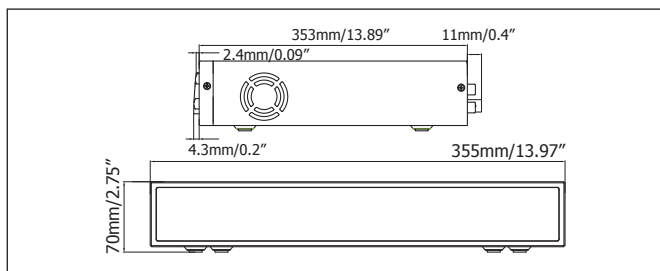

Dimensions: mm/in

Ordering Info

ECOR264-4X1/500: 4 Ch., 500 GB, DVD
 ECOR264-4X1/1T: 4 Ch., 1 TB, DVD
 ECOR264-4X1/2T: 4 Ch., 2 TB, DVD
 ECOR264-4X1/4T: 4 Ch., 4 TB, DVD

ECOR264-9X1/500: 9 Ch., 500GB, DVD
 ECOR264-9X1/1T: 9 Ch., 1 TB, DVD
 ECOR264-9X1/2T: 9 Ch., 2 TB, DVD
 ECOR264-9X1/4T: 9 Ch., 4 TB, DVD