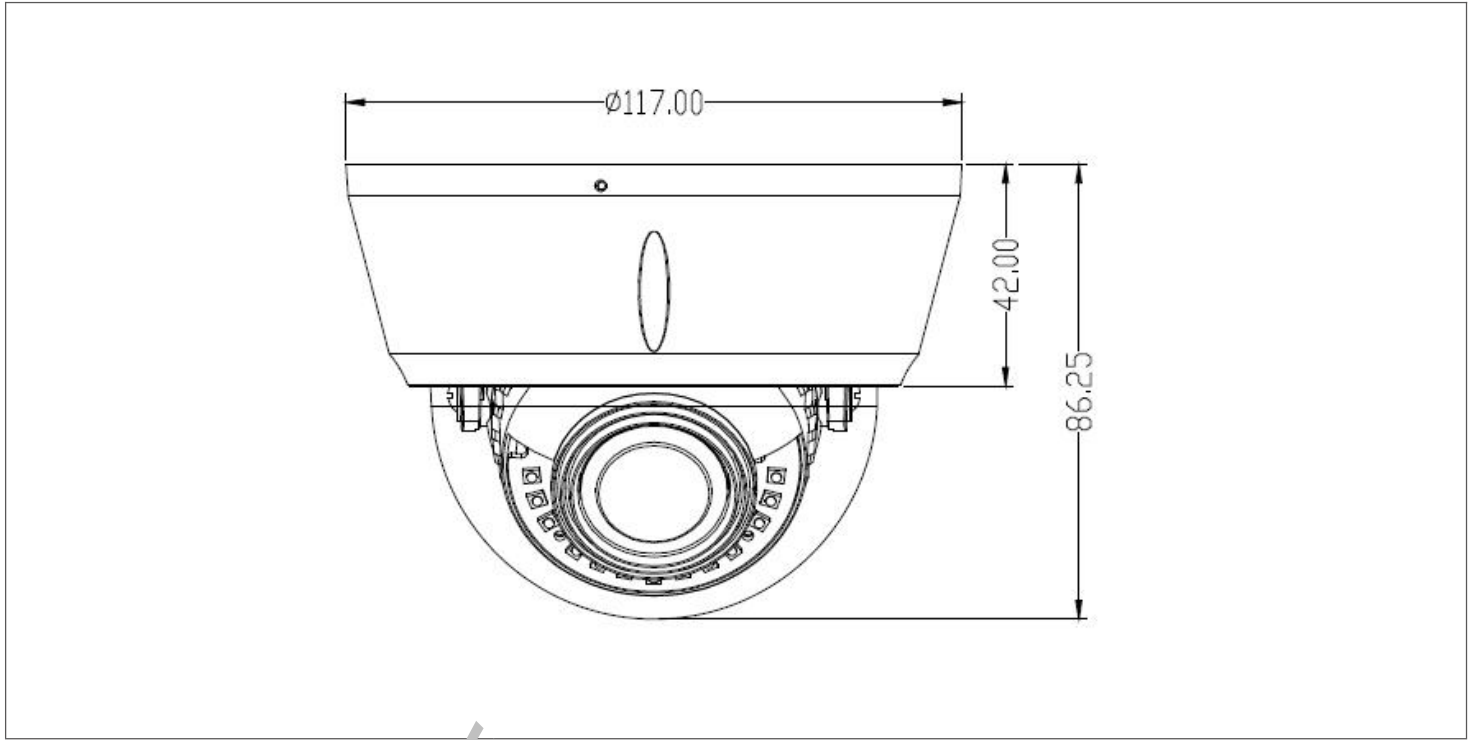

## EDN368M

3-Megapixel IR & WDR, Motorized,  
Outdoor Dome Network Camera

**ONVIF**  
Compliant

## Features

- SONY Progressive Scan CMOS sensor
- Motorized 2.8-12mm lens to capture the desired field of view
- True Wide Dynamic Range Function (120dB)
- Provides True Day/Night functionality with automatic IR filter operation
- Extended IR range of up to 30m / 100ft. with 12 LEDs (Depending on scene IR reflectivity)
- Multi-streaming from H.265 / H.264 / MJPEG
- Support Motion Detection & Email Notification
- Weather proof IP66-rated
- The flexible angle viewing with its 3-Axis rotation design allows wall or ceiling mounting
- Convenient speedy-mount base plate easily attaches to surface, camera attaches to plate with matching screws
- Support live monitoring of video from mobile devices via MobileFocus / MobileFocus Plus apps (iOS and Android)
- Support Power over Ethernet / 12VDC

## Dimensions