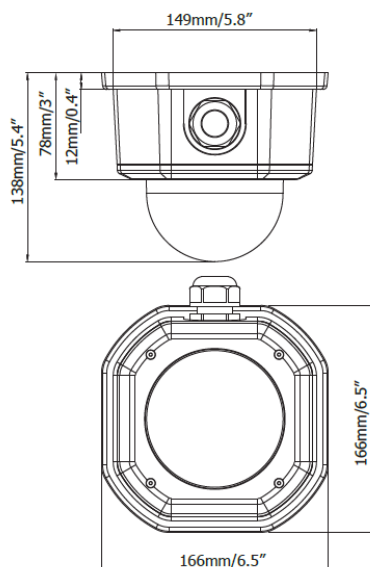

Dimensions

Specifications

Camera	
Megapixel	3MP
Pickup Device	1/3" progressive CMOS sensor
Lens	1.19mm Fisheye lens with IR corrected, F2.0
Min. Illumination	Color: 0.5 Lux / Black: 0.1 Lux
Day/Night	Electronic Day / Night
Shutter Time	4~1/15,000sec.
IRIS	Fixed IRIS
Video	
Video Compression	H.264 / MPEG-4 / M-JPEG
Max. Video Resolution	1536 x 1536
Frame Rate	15fps @ all other resolution
Digital Zoom	10X
Video format	NTSC / PAL
Angle of View Wide	360° / 180°
S/N Ratio	> 48 dB
Privacy Mask	Yes
Region of Interest	Yes
DNR	2DNR / 3DNR
Audio	
Audio Compression	G.711
Operation Mode	Line in / out
Network	
Interface	10BASE-T / 100BASE-TX
Supported Protocols	TCP/IP, IPV6, UDP, ICMP, DHCP, NTP, DNS, DDNS, SMTP, SNMP, FTP, HTTP, HTTPS, PPPoE, UPnP, Bonjour, RTP, RTSP, RTCP, UDP, IGMP, ICMP, ARP, ONVIF, PSIA, QoS
Security	Password protection, IP address filtering, HTTPS encryption, SSL
User Administration	Password protected and 4 levels of Authorization Can accept 10 Simultaneous Users
Function	
Video Streaming	Multiple simultaneous streams
Image Settings	Compression, Brightness, Sharpness, Saturation, White balance, Exposure control, Backlight compensation, Mirroring of images, Text and image overlay, Auto Gain Control, Auto White Balance
Alarm Input / Output	1/1
Event Trigger	Manual Trigger, Motion Detection, Tamper detection
Notification	Send mail notification, Upload video to FTP, Record video to PC and network alarm
General	
On-board Storage	micro SDHC / SDXC card
Power Supply	PoE / 12VDC (cable optional)
Power over Ethernet	IEEE802.3af (Class0)
Max. Power Consumption	12 VDC 3.9W PoE 4.5W
Weather Proof	IP68
Vandal Resistance	IK10
Humidity	20% ~ 80% not condensing
Operating Temperature	-40°C ~ 60°C / 40°F ~ 140°F
Dimensions (Φ x H)	166 x 138mm / 6.5" x 4.5"
Weight	1480g / 3.26lbs
Certificates	CE, FCC