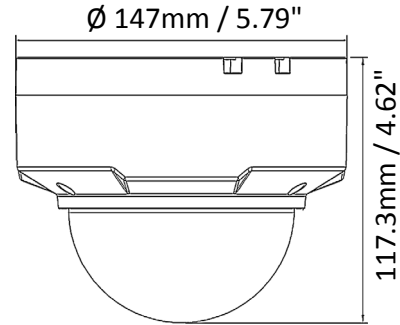

EHN2550

5-Megapixel IR & WDR,
Outdoor Dome Network Camera

Features

- 5MP Progressive scan Sony STARVIS CMOS sensor
- Equipped with 2.8~12mm motorized lens
- Multi-streaming from H.265 / H.264
- Supports T-WDR (120dB)
- Provides True Day/Night with automatic IR-cut
- Extended IR range up to 40m / 131ft. with 20 LEDs (depends on scene IR reflectivity)
- Supports video analytics
- Supports ONVIF (V17.06, Profile S, Profile G)
- Weather-proof IP66 rated
- Supports micro SD card (up to 128GB)
- Supports live monitoring via mobile App (iOS & Android)
- Supports PoE and 12VDC

Optional Accessories

Model	BA-EACD	BA-EACC	BA-EACH
Image			
Size	(φ x H) 146.7 x 66.2mm / 5.78" x 2.61"	(φ x H) 146.7 x 46.2mm / 5.78" x 1.82"	(W x H x D) 90 x 106.2 x 215.7mm / 3.54" x 4.18" x 8.49"
Bracket	BA-EACF Bracket Holder 27cm / 10.63" 	BA-EABZA Bracket 	-