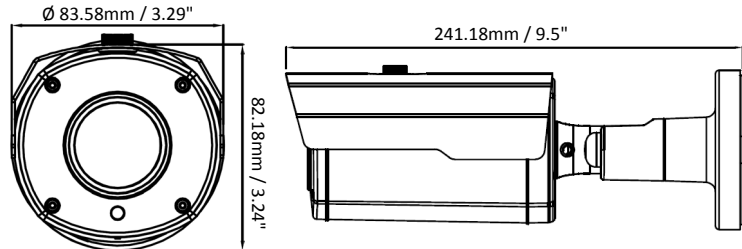

EZN2550

5-Megapixel IR & WDR,
Outdoor Bullet Network Camera

ONVIF

Features

- 5MP Progressive scan Sony STARVIS CMOS sensor
- Equipped with 2.8~12mm motorized lens
- Multi-streaming from H.265 / H.264
- Supports T-WDR (120dB)
- Provides True Day/Night with automatic IR-cut
- Extended IR range up to 40m / 131ft. with 30 LEDs (depends on scene IR reflectivity)
- Supports video analytics
- Supports ONVIF (V17.06, Profile S, Profile G)
- Weather-proof IP66 rated
- Supports micro SD card (up to 128GB)
- Supports live monitoring via mobile App (iOS & Android)
- Supports PoE and 12VDC

Optional Accessories

Model	BA-EACM	BA-EACJ	BA-EACB	BA-EACI	BA-EACA	BA-EACN
Image						
Size (φ x H)	100.5 x 77mm / 3.96" x 3.03"	134 x 77.5mm / 5.28" x 3.05"	146.7 x 79mm / 5.78" x 3.11"	134 x 57.5mm / 5.28" x 2.26"	146.7 x 59mm / 5.78" x 2.32"	100.5 x 57mm / 3.96" x 2.24"
Bracket/ Adaptor	BA-EACF Bracket Holder 27cm / 10.63" 	BA-EABZA Bracket 		BA-EAPZA Pole Adaptor 	BA-EACZA Corner Adaptor 	-