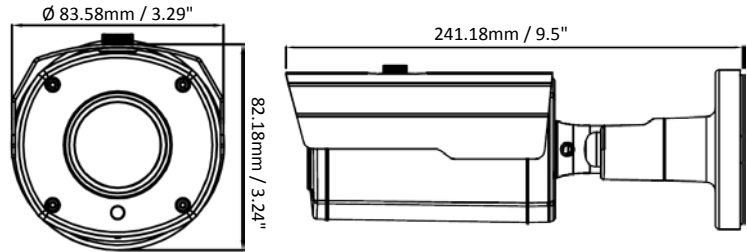

EZN2850

8-Megapixel IR & WDR,
Outdoor Bullet Network Camera

ONVIF

Features

- 8MP Progressive scan Sony STARVIS CMOS sensor
- Equipped with 3.3~12mm motorized lens
- Multi-streaming from H.265 / H.264
- Supports D-WDR
- Provides True Day/Night with automatic IR-cut
- Extended IR range up to 40m / 131ft. with 30 LEDs (depends on scene IR reflectivity)
- Supports video analytics
- Supports ONVIF (V17.06, Profile S, Profile G)
- Weather-proof IP66 rated
- Supports micro SD card (up to 128GB)
- Supports live monitoring via mobile App (iOS & Android)
- Supports PoE and 12VDC

Optional Accessories

Model	BA-EACM	BA-EACJ	BA-EACB	BA-EACI	BA-EACA	BA-EACN
Image						
Size (Φ x H)	100.5 x 77mm / 3.96" x 3.03"	134 x 77.5mm / 5.28" x 3.05"	146.7 x 79mm / 5.78" x 3.11"	134 x 57.5mm / 5.28" x 2.26"	146.7 x 59mm / 5.78" x 2.32"	100.5 x 57mm / 3.96" x 2.24"
Bracket/ Adaptor	BA-EACF Bracket Holder 27cm / 10.63" 	BA-EABZA Bracket 		BA-EAPZA Pole Adaptor 	BA-EACZA Corner Adaptor 	-